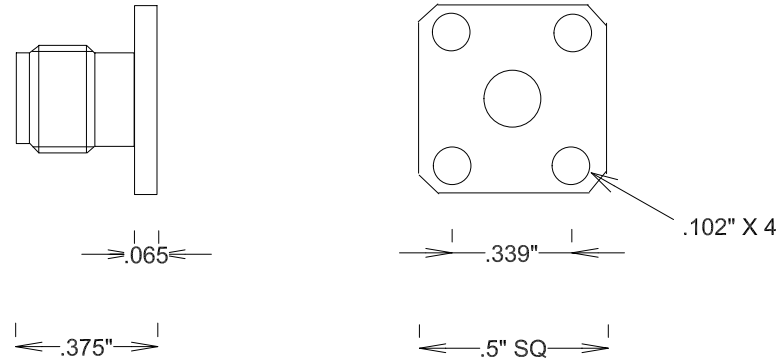

SMA PANEL MOUNT DUMMY

SC7612, SC7614

SPECIFICATIONS

MATERIAL BODY: STAINLESS STEEL
SC7612: PASSIVATED
SC7614: Au PLATING

ROHS COMPLIANT

SMA-F

SC7612 PASS S STEEL
SC7614 Au PLATED

FAIRVIEW MICROWAVE INC.

ALLEN, TX 75013 WWW.FAIRVIEWMICROWAVE.COM

TITLE

SMA PANEL MOUNT DUMMY

SIZE	CAGE CODE	DWG NO	REV
A	3FKR5	SC7612, SC7614	A

SCALE

SHEET