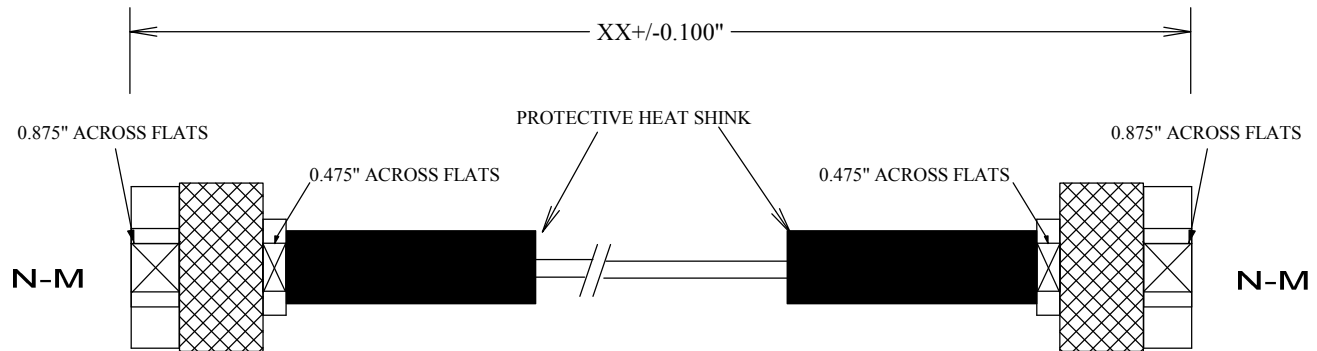

N/M-N/M RG-402 (FEP Jacket) FLEXIBLE CABLE,18GHz

SCA1814-0505-XX

SPECIFICATIONS

CABLE ASSEMBLY:

VSWR:1.2:1 @< 18GHZ TYPICAL

RAW CABLE: RG402(FEP Jacket)

TYPICAL LOSS (EXCLUDING CONNECTORS)

@0.4GHZ : 0.08dB/Ft

@1GHZ: 0.13dB/Ft

@3GHZ: 0.23dB/Ft

@5GHZ: 0.3dB/Ft

@10GHZ: 0.45dB/Ft

@18GHZ: 0.64dB/Ft

CONNECTORS:

BNC: BRASS

CONTACTS Au PLATING

INTERFACE: MIL-STD-348A

OP TEMP: -55-110°C

MEASUREMENTS BELOW ARE TYPICAL

ALL DIMENSIONS IN inches(MM) Typical

FAIRVIEW MICROWAVE INC.

ALLEN, TX 75013 WWW.FAIRVIEWMICROWAVE.COM

TITLE

N/M-N/M RG-402 (FEP Jacket)
FLEXIBLE CABLE,18GHz