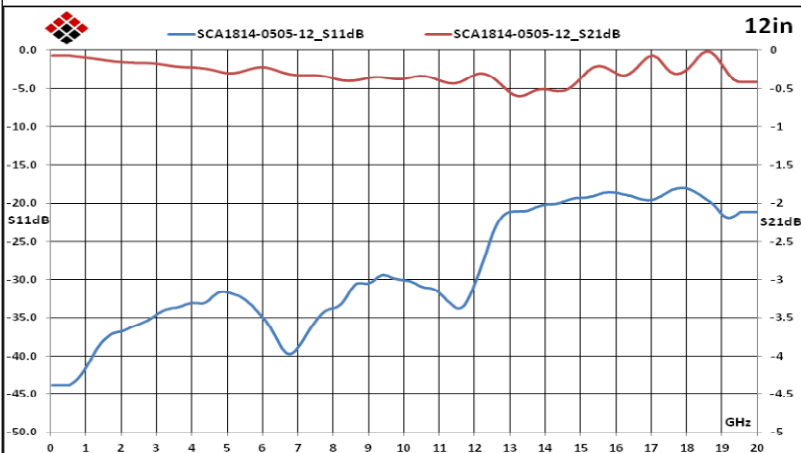

N/M-N/M RG-402 (FEP Jacket) FLEXIBLE CABLE,18GHz

SCA1814-0505-XX

SPECIFICATIONS

CABLE ASSEMBLY:

VSWR:1.2:1 @< 18GHZ TYPICAL

RAW CABLE: RG402(FEP Jacket)

TYPICAL LOSS (EXCLUDING CONNECTORS)

@0.4GHZ : 0.08dB/Ft

@1GHZ: 0.13dB/Ft

@3GHZ: 0.23dB/Ft

@5GHZ: 0.3dB/Ft

@10GHZ: 0.45dB/Ft

@18GHZ: 0.64dB/Ft

CONNECTORS:

BNC: BRASS

CONTACTS Au PLATING

INTERFACE: MIL-STD-348A

OP TEMP: -55-110°C

MEASUREMENTS BELOW ARE TYPICAL

ALL DIMENSIONS IN inches(MM) Typical

FAIRVIEW MICROWAVE INC.

ALLEN, TX 75013 WWW.FAIRVIEWMICROWAVE.COM

TITLE

N/M-N/M RG-402 (FEP Jacket)
FLEXIBLE CABLE,18GHz