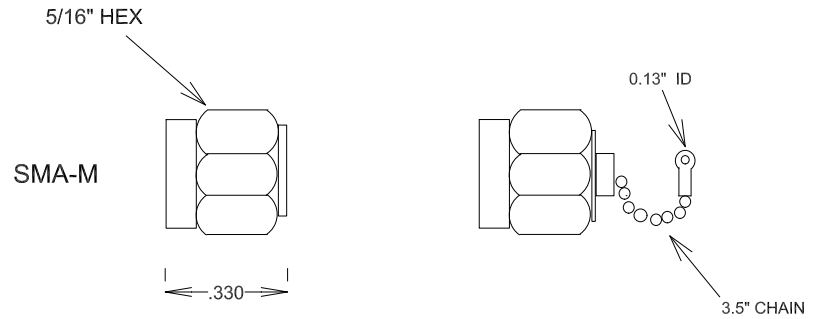

SHORT CIRCUIT 18GHZ SMA-MALE

SC2135, SC2135C, SC2136, SC2137C

SPECIFICATIONS

ELECTRICAL:

FREQUENCY: 0-18GHZ
REFLECTION: 100% NOMINAL

MECHANICAL:

MATERIAL BODY: STAINLESS STEEL
CENTER CONTACT: GOLD PLATED PER MIL-G-45204
INTERFACE: MIL-STD-348A

SC2135
SC2136

SC2135C
SC2137C

PLATING: SC2135 Au
SC2136 PASSIVATED
SC2135C Au BODY & CHAIN
SC2137C Au BODY, PASS CHAIN

				FAIRVIEW MICROWAVE INC.	
				ALLEN, TX 75013 WWW.FAIRVIEWMICROWAVE.COM	
				TITLE	
				SHORT CIRCUIT 18GHZ SMA-MALE	
SIZE	CAGE CODE	DWG NO		REV	
A	3FKR5	SC2135, SC2135C, SC2136, SC2137C		B	
SCALE			SHEET		