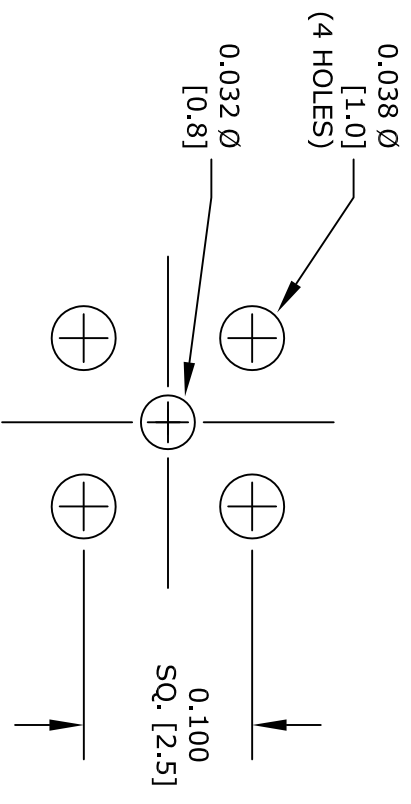

SMP  
 STRAIGHT MALE

MOUNTING HOLE

# FAIRVIEW MICROWAVE INC.

ALLEN, TX 75013 WWW.FAIRVIEWMICROWAVE.COM

TITLE

NOTES:  
 1. UNLESS OTHERWISE SPECIFIED ALL DIMENSIONS ARE NOMINAL.  
 2. ALL SPECIFICATIONS ARE SUBJECT TO CHANGE WITHOUT NOTICE AT ANY TIME.  
 3. DIMENSIONS ARE IN INCHES [mm].

DWG NO

SC5185

CAGE CODE

3FKR5

CAD FILE

081514

SHEET

SCALE N/A

SIZE A

2233