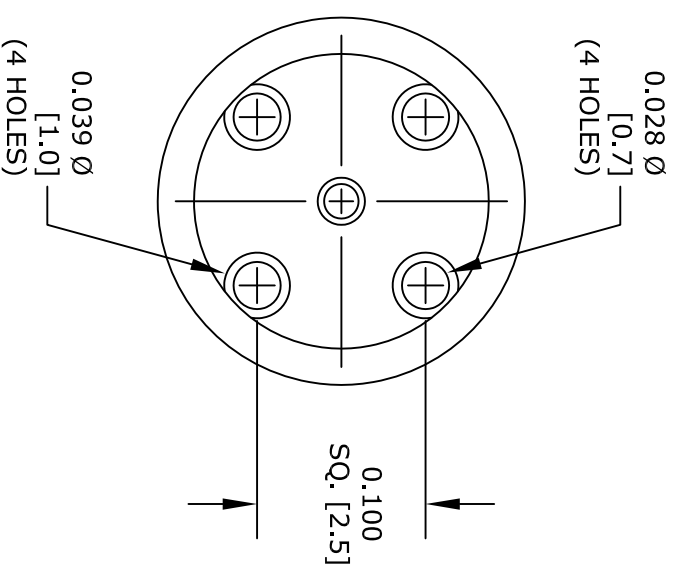

SMP  
 STRAIGHT MALE

MOUNTING HOLE

# FAIRVIEW MICROWAVE INC.

ALLEN, TX 75013 WWW.FAIRVIEWMICROWAVE.COM

TITLE

NOTES:  
 1. UNLESS OTHERWISE SPECIFIED ALL DIMENSIONS ARE NOMINAL.  
 2. ALL SPECIFICATIONS ARE SUBJECT TO CHANGE WITHOUT NOTICE AT ANY TIME.  
 3. DIMENSIONS ARE IN INCHES [mm].

DWG NO

SC5185

CAGE CODE

3FKR5

CAD FILE

081514

SHEET

SCALE N/A

SIZE A

2233