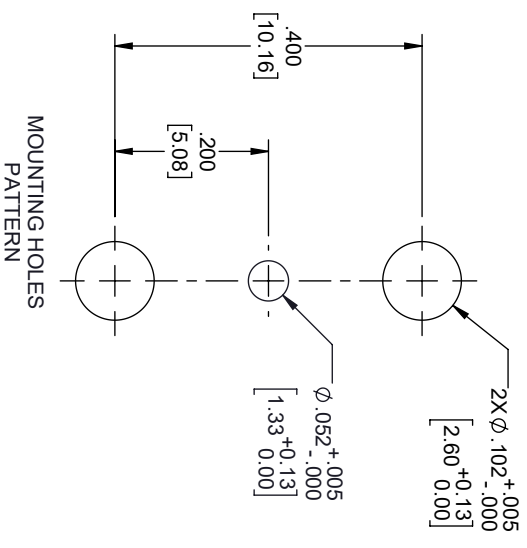

REVISIONS			
REV.	DESCRIPTION	DATE	APPROVED
A	INITIAL RELEASE	11/11/2021	SRAUTUS

- NOTES:
- FEMALE CONTACT ACCEPTS PIN SIZE ϕ .009 [0.23] ∇ .071 [1.80] MAX.
 - SEPARATE METAL CONTACT RING (PASSIVATED).

THESE COMMODITIES, TECHNOLOGY OR SOFTWARE WERE EXPORTED FROM THE UNITED STATES IN ACCORDANCE WITH THE EXPORT ADMINISTRATION REGULATIONS, DIVERSION CONTRARY TO U.S. LAW PROHIBITED.

TITLE

UNLESS OTHERWISE SPECIFIED LEADING DIMENSIONS ARE INCHES				THIRD-ANGLE PROJECTION	
DIMENSIONS IN [] ARE MILLIMETERS					
TOLERANCES:				THE INFORMATION AND DESIGN IN THIS DOCUMENT IS THE PROPERTY OF FAIRVIEW MICROWAVE CORPORATION. ALL RIGHTS RESERVED.	
CABLE LENGTH (L) TOLERANCES:				SHEET 1 OF 1	
X = ±.2 [5.08] FRACTIONS XX = ±.02 [.51] ±.1/32 XXX = ±.005 [.13] ANGLES ± 1°				SCALE N/A	
ALL DIMENSIONS SHOWN ARE FOR REFERENCE ONLY.				REV A	
SIZE	GAGE CODE	DRAWN BY	ITEM NO.	REV	
A	3FKRS	MVEERAPPAN	FMCN1805		