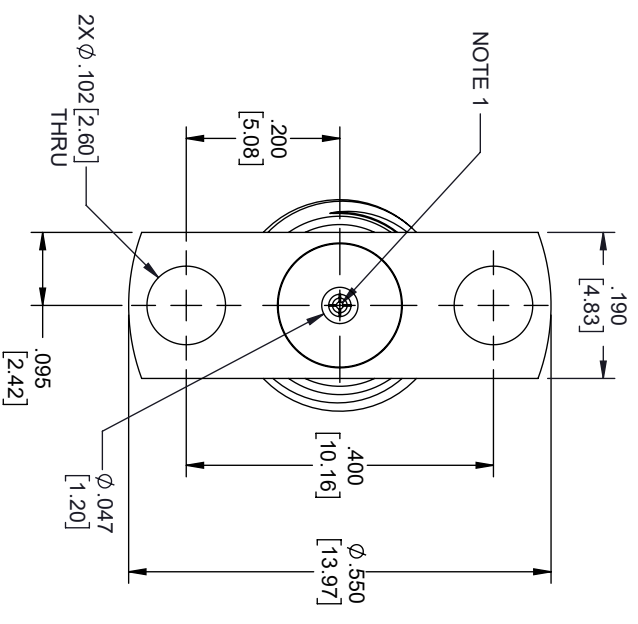

REVISIONS			
REV.	DESCRIPTION	DATE	APPROVED
A	INITIAL RELEASE	11/11/2021	SRAUTUS

- NOTES:
- FEMALE CONTACT ACCEPTS PIN SIZE ϕ .009 [0.23] ∇ .071 [1.80] MAX.
 - SEPARATE METAL CONTACT RING (PASSIVATED).

THESE COMMODITIES, TECHNOLOGY OR SOFTWARE WERE EXPORTED FROM THE UNITED STATES IN ACCORDANCE WITH THE EXPORT ADMINISTRATION REGULATIONS, DIVERSION CONTRARY TO U.S. LAW PROHIBITED.

TITLE

UNLESS OTHERWISE SPECIFIED LEADING DIMENSIONS ARE INCHES				THIRD-ANGLE PROJECTION	
DIMENSIONS IN [] ARE MILLIMETERS					
TOLERANCES:				THE INFORMATION AND DESIGN IN THIS DOCUMENT IS THE PROPERTY OF FAIRVIEW MICROWAVE CORPORATION. ALL RIGHTS RESERVED.	
CABLE LENGTH (L) TOLERANCES:				SHEET 1 OF 1	
X = ±.2 [5.08] FRACTIONS XX = ±.02 [.51] ±.1/32 XXX = ±.005 [.13] ANGLES ± 1°				SCALE N/A	
ALL DIMENSIONS SHOWN ARE FOR REFERENCE ONLY.				REV A	
SIZE	GAGE CODE	DRAWN BY	ITEM NO.	REV	
A	3FKRS	MVEERAPPAN	FMCN1805		