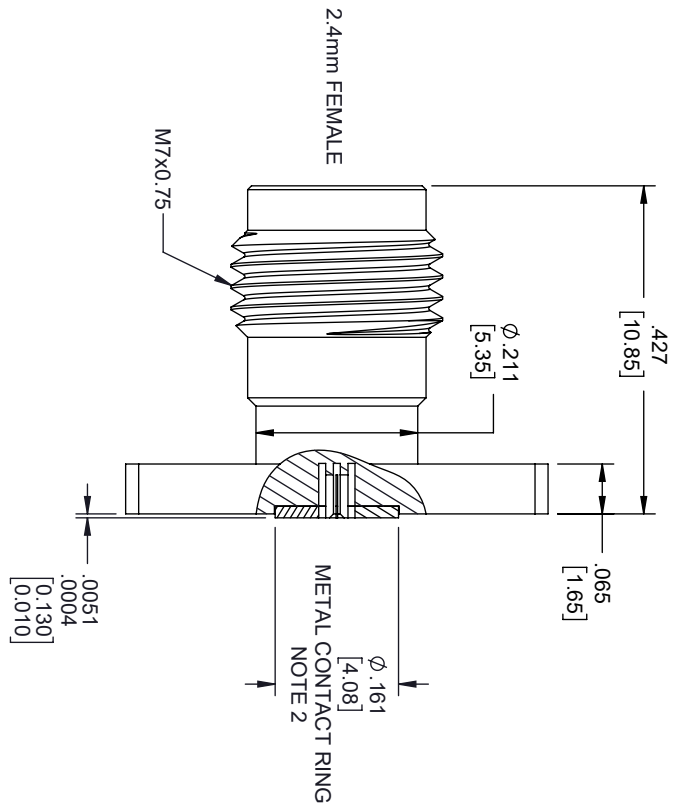

REVISIONS			
REV.	DESCRIPTION	DATE	APPROVED
A	INITIAL RELEASE	11/11/2021	SRAUTUS

- NOTES:
- FEMALE CONTACT ACCEPTS PIN SIZE ϕ .009 [0.23] ∇ .071 [1.80] MAX.
 - SEPARATE METAL CONTACT RING (PASSIVATED).

THESE COMMODITIES, TECHNOLOGY OR SOFTWARE WERE EXPORTED FROM THE UNITED STATES IN ACCORDANCE WITH THE EXPORT ADMINISTRATION REGULATIONS, DIVERSION CONTRARY TO U.S. LAW PROHIBITED.

TITLE

UNLESS OTHERWISE SPECIFIED LEADING DIMENSIONS ARE INCHES				THIRD-ANGLE PROJECTION	
DIMENSIONS IN [] ARE MILLIMETERS					
TOLERANCES:				THE INFORMATION AND DESIGN IN THIS DOCUMENT IS THE PROPERTY OF FAIRVIEW MICROWAVE CORPORATION. ALL RIGHTS RESERVED.	
CABLE LENGTH (L) TOLERANCES:				SHEET 1 OF 1	
X = ±.2 [5.08] FRACTIONS XX = ±.02 [.51] ±.1/32 XXX = ±.005 [.13] ANGLES ± 1°				SCALE N/A	
ALL DIMENSIONS SHOWN ARE FOR REFERENCE ONLY.				REV A	
SIZE	GAGE CODE	DRAWN BY	ITEM NO.	REV	
A	3FKRS	MVEERAPPAN	FMCN1805		