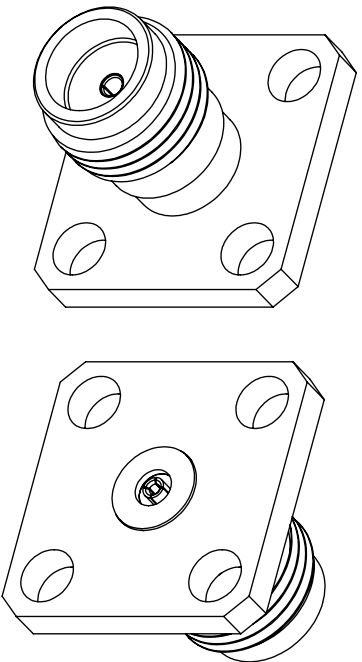

REVISIONS			DATE	APPROVED
REV.	DESCRIPTION			
A	INITIAL RELEASE		04/03/2020	S. ELLIS

- NOTES:
- FEMALE CONTACT ACCEPTS PIN SIZE ϕ : .020 [0.51] ∇ : .071 [1.80] MAX.
 - SEPARATE METAL CONTACT RING.

THESE COMMODITIES, TECHNOLOGY OR SOFTWARE WERE EXPORTED FROM THE UNITED STATES IN ACCORDANCE WITH THE EXPORT ADMINISTRATION REGULATIONS, DIVERSION CONTRARY TO U.S. LAW PROHIBITED.

TITLE

UNLESS OTHERWISE SPECIFIED LEADING DIMENSIONS ARE INCHES		THIRD-ANGLE PROJECTION	
DIMENSIONS IN [] ARE MILLIMETERS			
TOLERANCES:		THE INFORMATION AND DESIGN IN THIS DOCUMENT IS THE PROPERTY OF FAIRVIEW MICROWAVE CORPORATION. ALL RIGHTS RESERVED.	
CABLE LENGTH (L) TOLERANCES:		SHEET 1 OF 1	
L ≤ 12 [305] = +1 [25] / -0		SCALE N/A	
12 [305] < L ≤ 60 [1524] = +2 [51] / -0		REV A	
60 [1524] < L ≤ 120 [3048] = +4 [102] / -0			
120 [3048] < L ≤ 300 [7620] = +6 [152] / -0			
300 [7620] < L = +5%L / -0			
ALL DIMENSIONS SHOWN ARE FOR REFERENCE ONLY.			
SIZE	GAGE CODE	DRAWN BY	ITEM NO.
A	3FKRS	DZINN	FMCN1663