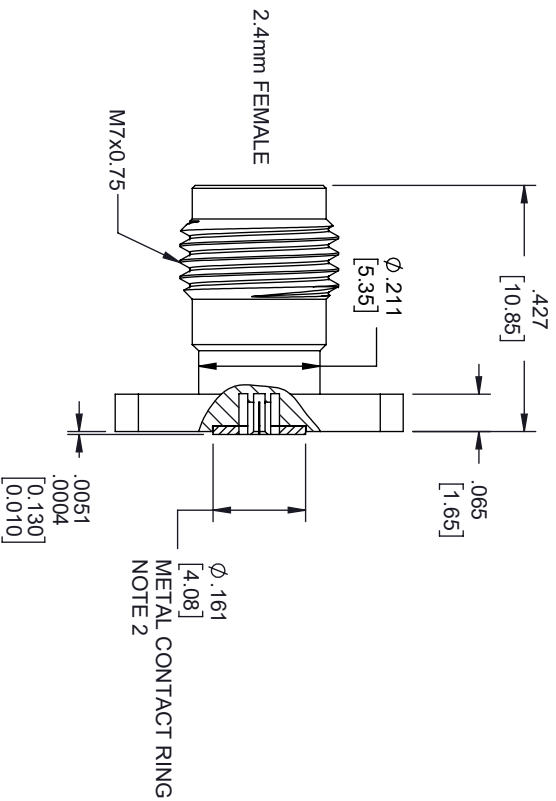

REVISIONS			DATE	APPROVED
REV.	DESCRIPTION			
A	INITIAL RELEASE		04/03/2020	S. ELLIS

- NOTES:
- FEMALE CONTACT ACCEPTS PIN SIZE ϕ : .020 [0.51] ∇ : .071 [1.80] MAX.
 - SEPARATE METAL CONTACT RING.

THESE COMMODITIES, TECHNOLOGY OR SOFTWARE WERE EXPORTED FROM THE UNITED STATES IN ACCORDANCE WITH THE EXPORT ADMINISTRATION REGULATIONS, DIVERSION CONTRARY TO U.S. LAW PROHIBITED.

TITLE

UNLESS OTHERWISE SPECIFIED LEADING DIMENSIONS ARE INCHES		THIRD-ANGLE PROJECTION	
DIMENSIONS IN [] ARE MILLIMETERS			
TOLERANCES:		THE INFORMATION AND DESIGN IN THIS DOCUMENT IS THE PROPERTY OF FAIRVIEW MICROWAVE CORPORATION. ALL RIGHTS RESERVED.	
CABLE LENGTH (L) TOLERANCES:		SHEET 1 OF 1	
L ≤ 12 [305] = +1 [25] / -0		SCALE N/A	
12 [305] < L ≤ 60 [1524] = +2 [51] / -0		REV A	
60 [1524] < L ≤ 120 [3048] = +4 [102] / -0			
120 [3048] < L ≤ 300 [7620] = +6 [152] / -0			
300 [7620] < L = +5%L / -0			
ALL DIMENSIONS SHOWN ARE FOR REFERENCE ONLY.			
SIZE	GAGE CODE	DRAWN BY	ITEM NO.
A	3FKRS	DZINN	FMCN1663