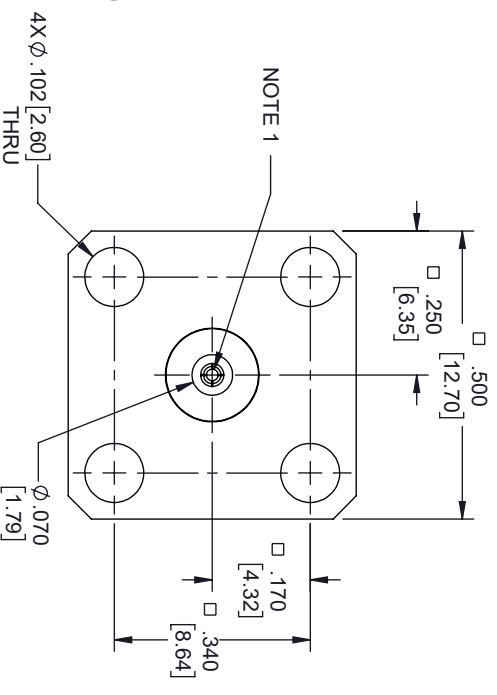

REVISIONS			DATE	APPROVED
REV.	DESCRIPTION			
A	INITIAL RELEASE		04/03/2020	S. ELLIS

- NOTES:
- FEMALE CONTACT ACCEPTS PIN SIZE ϕ : .020 [0.51] ∇ : .071 [1.80] MAX.
 - SEPARATE METAL CONTACT RING.

THESE COMMODITIES, TECHNOLOGY OR SOFTWARE WERE EXPORTED FROM THE UNITED STATES IN ACCORDANCE WITH THE EXPORT ADMINISTRATION REGULATIONS, DIVERSION CONTRARY TO U.S. LAW PROHIBITED.

TITLE

UNLESS OTHERWISE SPECIFIED LEADING DIMENSIONS ARE INCHES		THIRD-ANGLE PROJECTION	
DIMENSIONS IN [] ARE MILLIMETERS			
TOLERANCES:		THE INFORMATION AND DESIGN IN THIS DOCUMENT IS THE PROPERTY OF FAIRVIEW MICROWAVE CORPORATION. ALL RIGHTS RESERVED.	
CABLE LENGTH (L) TOLERANCES:		SHEET 1 OF 1	
L ≤ 12 [305] = +1 [25] / -0		SCALE N/A	
12 [305] < L ≤ 60 [1524] = +2 [51] / -0		REV A	
60 [1524] < L ≤ 120 [3048] = +4 [102] / -0			
120 [3048] < L ≤ 300 [7620] = +6 [152] / -0			
300 [7620] < L = +5%L / -0			
ALL DIMENSIONS SHOWN ARE FOR REFERENCE ONLY.			
SIZE	GAGE CODE	DRAWN BY	ITEM NO.
A	3FKRS	DZINN	FMCN1663