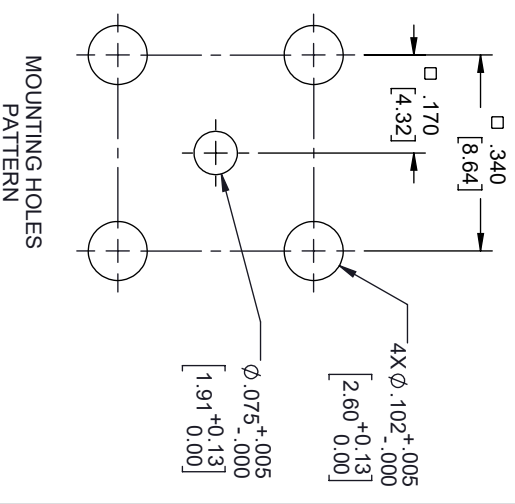

REVISIONS			DATE	APPROVED
REV.	DESCRIPTION			
A	INITIAL RELEASE		04/03/2020	S. ELLIS

- NOTES:
- FEMALE CONTACT ACCEPTS PIN SIZE ϕ : .020 [0.51] ∇ : .071 [1.80] MAX.
 - SEPARATE METAL CONTACT RING.

THESE COMMODITIES, TECHNOLOGY OR SOFTWARE WERE EXPORTED FROM THE UNITED STATES IN ACCORDANCE WITH THE EXPORT ADMINISTRATION REGULATIONS, DIVERSION CONTRARY TO U.S. LAW PROHIBITED.

TITLE

UNLESS OTHERWISE SPECIFIED LEADING DIMENSIONS ARE INCHES		THIRD-ANGLE PROJECTION	
DIMENSIONS IN [] ARE MILLIMETERS			
TOLERANCES:		THE INFORMATION AND DESIGN IN THIS DOCUMENT IS THE PROPERTY OF FAIRVIEW MICROWAVE CORPORATION. ALL RIGHTS RESERVED.	
CABLE LENGTH (L) TOLERANCES:		SHEET 1 OF 1	
L ≤ 12 [305] = +1 [25] / -0		SCALE N/A	
12 [305] < L ≤ 60 [1524] = +2 [51] / -0		REV A	
60 [1524] < L ≤ 120 [3048] = +4 [102] / -0			
120 [3048] < L ≤ 300 [7620] = +6 [152] / -0			
300 [7620] < L = +5%L / -0			
ALL DIMENSIONS SHOWN ARE FOR REFERENCE ONLY.			
SIZE	GAGE CODE	DRAWN BY	ITEM NO.
A	3FKRS	DZINN	FMCN1663