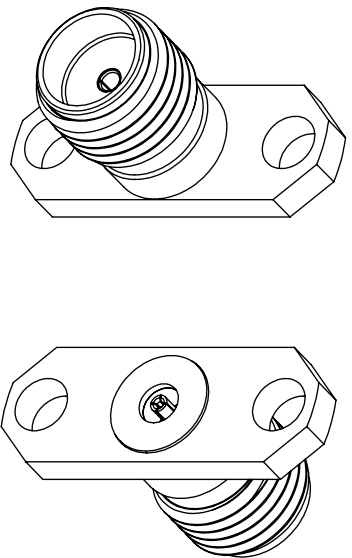

REVISIONS			
REV.	DESCRIPTION	DATE	APPROVED
A	INITIAL RELEASE	04/06/2020	S. ELLIS

- NOTES:
- FEMALE CONTACT ACCEPTS PIN SIZE ϕ .012 [0.30] ∇ .075 [1.90] MAX.
 - SEPARATE METAL CONTACT RING (PASSIVATED).

THESE COMMODITIES, TECHNOLOGY OR SOFTWARE WERE EXPORTED FROM THE UNITED STATES IN ACCORDANCE WITH THE EXPORT ADMINISTRATION REGULATIONS, DIVERSION CONTRARY TO U.S. LAW PROHIBITED.

TITLE

UNLESS OTHERWISE SPECIFIED LEADING DIMENSIONS ARE INCHES				THIRD-ANGLE PROJECTION	
DIMENSIONS IN [] ARE MILLIMETERS					
TOLERANCES:				THE INFORMATION AND DESIGN IN THIS DOCUMENT IS THE PROPERTY OF FAIRVIEW MICROWAVE CORPORATION. ALL RIGHTS RESERVED.	
FRACTIONS		CABLE LENGTH (L) TOLERANCES:		SHEET	
X = +.2	[.008]	L ≤ 12 [305]	= +1 [25] / -0	1	
XX = +.02	[.51]	12 [305] < L ≤ 60 [1524]	= +2 [51] / -0	OF	
XXX = +.005	[.13]	60 [1524] < L ≤ 120 [3048]	= +4 [102] / -0	1	
		120 [3048] < L ≤ 300 [7620]	= +6 [152] / -0		
		300 [7620] < L	= +5% / L / -0		
ALL DIMENSIONS SHOWN ARE FOR REFERENCE ONLY.				SCALE	
SIZE	GAGE CODE	DRAWN BY	ITEM NO.	REV	
A	3FKRS	DZINN	FMCN1635	N/A	