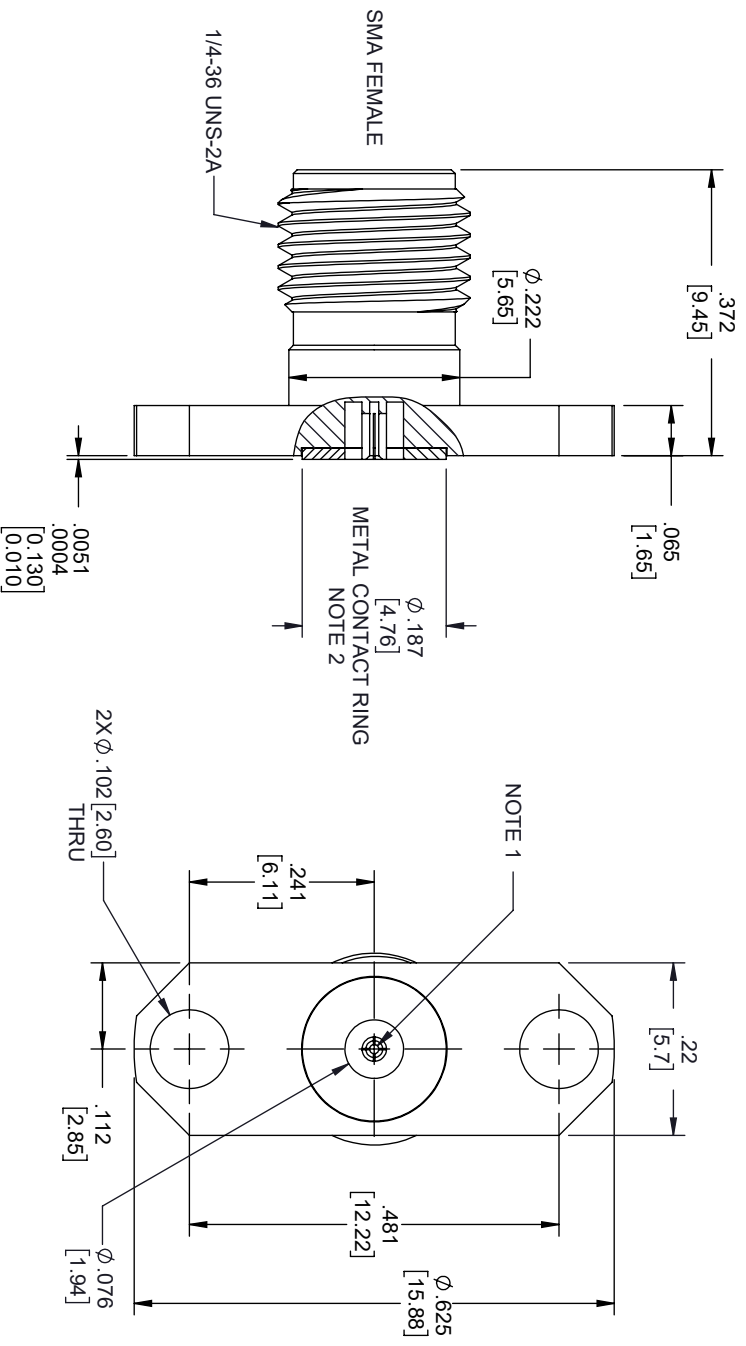

REVISIONS			
REV.	DESCRIPTION	DATE	APPROVED
A	INITIAL RELEASE	04/06/2020	S. ELLIS

- NOTES:
- FEMALE CONTACT ACCEPTS PIN SIZE ϕ .012 [0.30] ∇ .075 [1.90] MAX.
 - SEPARATE METAL CONTACT RING (PASSIVATED).

THESE COMMODITIES, TECHNOLOGY OR SOFTWARE WERE EXPORTED FROM THE UNITED STATES IN ACCORDANCE WITH THE EXPORT ADMINISTRATION REGULATIONS, DIVERSION CONTRARY TO U.S. LAW PROHIBITED.

TITLE

UNLESS OTHERWISE SPECIFIED LEADING DIMENSIONS ARE INCHES				THIRD-ANGLE PROJECTION	
DIMENSIONS IN [] ARE MILLIMETERS					
TOLERANCES:				THE INFORMATION AND DESIGN IN THIS DOCUMENT IS THE PROPERTY OF FAIRVIEW MICROWAVE CORPORATION. ALL RIGHTS RESERVED.	
FRACTIONS		CABLE LENGTH (L) TOLERANCES:		SHEET	
X = +.2	[.008]	L ≤ 12 [305]	= +1 [25] / -0	1	
XX = +.02	[.51]	12 [305] < L ≤ 60 [1524]	= +2 [51] / -0	OF	
XXX = +.005	[.13]	60 [1524] < L ≤ 120 [3048]	= +4 [102] / -0	1	
		120 [3048] < L ≤ 300 [7620]	= +6 [152] / -0		
		300 [7620] < L	= +5% / L / -0		
ALL DIMENSIONS SHOWN ARE FOR REFERENCE ONLY.				SCALE	
SIZE	GAGE CODE	DRAWN BY	ITEM NO.	REV	
A	3FKRS	DZINN	FMCN1635	N/A	