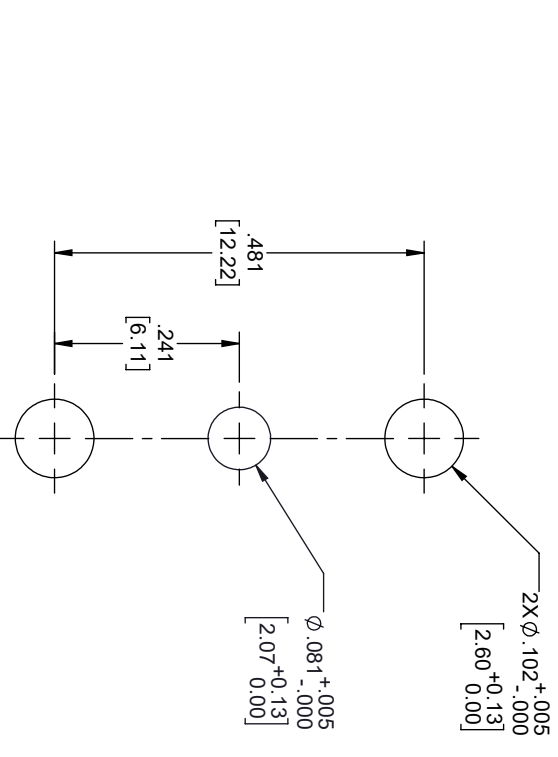

REVISIONS			
REV.	DESCRIPTION	DATE	APPROVED
A	INITIAL RELEASE	04/06/2020	S. ELLIS

- NOTES:
- FEMALE CONTACT ACCEPTS PIN SIZE ϕ .012 [0.30] ∇ .075 [1.90] MAX.
 - SEPARATE METAL CONTACT RING (PASSIVATED).

THESE COMMODITIES, TECHNOLOGY OR SOFTWARE WERE EXPORTED FROM THE UNITED STATES IN ACCORDANCE WITH THE EXPORT ADMINISTRATION REGULATIONS, DIVERSION CONTRARY TO U.S. LAW PROHIBITED.

TITLE

UNLESS OTHERWISE SPECIFIED LEADING DIMENSIONS ARE INCHES				THIRD-ANGLE PROJECTION	
DIMENSIONS IN [] ARE MILLIMETERS					
TOLERANCES:				THE INFORMATION AND DESIGN IN THIS DOCUMENT IS THE PROPERTY OF FAIRVIEW MICROWAVE CORPORATION. ALL RIGHTS RESERVED.	
FRACTIONS		CABLE LENGTH (L) TOLERANCES:		SHEET	
X = +.2	[.008]	L ≤ 12 [305]	= +1 [25] / -0	1	
XX = +.02	[.51]	12 [305] < L ≤ 60 [1524]	= +2 [51] / -0	OF	
XXX = +.005	[.13]	60 [1524] < L ≤ 120 [3048]	= +4 [102] / -0	1	
		120 [3048] < L ≤ 300 [7620]	= +6 [152] / -0		
		300 [7620] < L	= +5% / L / -0		
ALL DIMENSIONS SHOWN ARE FOR REFERENCE ONLY.				SCALE	
SIZE	GAGE CODE	DRAWN BY	ITEM NO.	REV	
A	3FKRS	DZINN	FMCN1635	N/A	