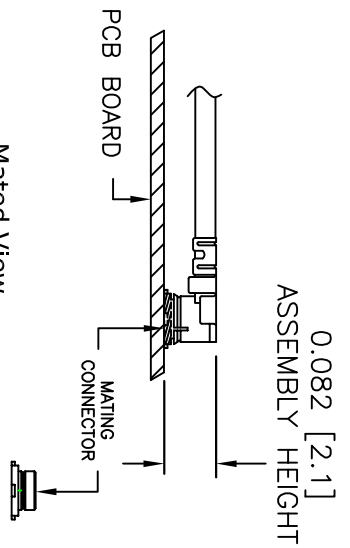

REVERSE POLARITY
SMA FEMALE
BULKHEAD

UMCX 2.1
PLUG

MOUNTING HOLE FOR
REVERSE POLARITY
SMA FEMALE
BULKHEAD
CONNECTOR

VIEW A

Mated View
[REF]

UMCX connectors are similar to U.FL*
*U.FL is a Registered Trademark of
Hirose Electronic Group

FAIRVIEW MICROWAVE INC.
ALLEN, TX 75013 WWW.FAIRVIEWMICROWAVE.COM

NOTES:
1. UNLESS OTHERWISE SPECIFIED ALL DIMENSIONS ARE NOMINAL.
2. ALL SPECIFICATIONS ARE SUBJECT TO CHANGE WITHOUT NOTICE AT ANY TIME.
3. DIMENSIONS ARE IN INCHES [mm].

TITLE		DWG NO		CAGE CODE	
		FMCA1033		3FKR5	
CAD FILE	031215	SHEET		SCALE	N/A
				SIZE	A
					150