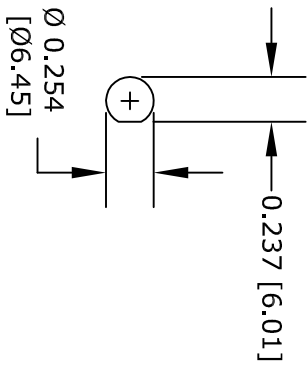

REVERSE POLARITY
SMA FEMALE
BULKHEAD

UMCX 2.1
PLUG

MOUNTING HOLE FOR
REVERSE POLARITY
SMA FEMALE
BULKHEAD
CONNECTOR

VIEW A

Mated View
[REF]

UMCX connectors are similar to U.FL*
*U.FL is a Registered Trademark of
Hirose Electronic Group

FAIRVIEW MICROWAVE INC.
ALLEN, TX 75013 WWW.FAIRVIEWMICROWAVE.COM

NOTES:
1. UNLESS OTHERWISE SPECIFIED ALL DIMENSIONS ARE NOMINAL.
2. ALL SPECIFICATIONS ARE SUBJECT TO CHANGE WITHOUT NOTICE AT ANY TIME.
3. DIMENSIONS ARE IN INCHES [mm].

TITLE		DWG NO		CAGE CODE	
		FMCA1033		3FKR5	
CAD FILE	031215	SHEET		SCALE	N/A
				SIZE	A
					150