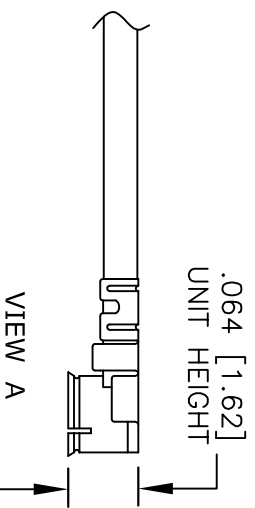

REVERSE POLARITY
SMA FEMALE
BULKHEAD

UMCX 2.1
PLUG

MOUNTING HOLE FOR
REVERSE POLARITY
SMA FEMALE
BULKHEAD
CONNECTOR

VIEW A

Mated View
[REF]

UMCX connectors are similar to U.FL*
*U.FL is a Registered Trademark of
Hirose Electronic Group

FAIRVIEW MICROWAVE INC.
ALLEN, TX 75013 WWW.FAIRVIEWMICROWAVE.COM

NOTES:
1. UNLESS OTHERWISE SPECIFIED ALL DIMENSIONS ARE NOMINAL.
2. ALL SPECIFICATIONS ARE SUBJECT TO CHANGE WITHOUT NOTICE AT ANY TIME.
3. DIMENSIONS ARE IN INCHES [mm].

TITLE		DWG NO		CAGE CODE	
		FMCA1033		3FKR5	
CAD FILE	031215	SHEET		SCALE	N/A
				SIZE	A
					150