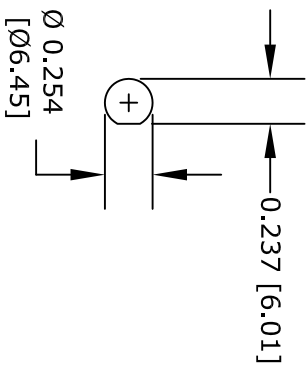

REVERSE POLARITY  
SMA FEMALE  
BULKHEAD

HMCX32 1.2  
PLUG

MOUNTING HOLE FOR  
REVERSE POLARITY  
SMA FEMALE  
BULKHEAD  
CONNECTOR

0.047 [1.2]  
ASSEMBLY HEIGHT

.035 [0.9]  
UNIT HEIGHT

VIEW A

UMCX connectors are similar to U.FL\*  
\*U.FL is a Registered Trademark of  
Hirose Electronic Group

**FAIRVIEW MICROWAVE INC.**  
ALLEN, TX 75013 WWW.FAIRVIEWMICROWAVE.COM

NOTES:  
1. UNLESS OTHERWISE SPECIFIED ALL DIMENSIONS ARE NOMINAL.  
2. ALL SPECIFICATIONS ARE SUBJECT TO CHANGE WITHOUT NOTICE AT ANY TIME.  
3. DIMENSIONS ARE IN INCHES [mm].

TITLE		DWG NO		CAGE CODE	
		FMCA1022		3FKR5	
CAD FILE	012615	SHEET		SCALE	N/A
				SIZE	A
					200