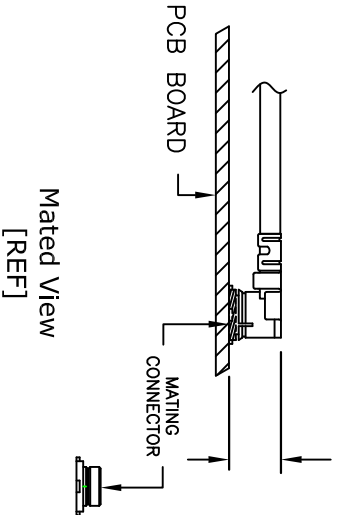

REVERSE POLARITY  
SMA FEMALE  
BULKHEAD

HMCX32 1.2  
PLUG

MOUNTING HOLE FOR  
REVERSE POLARITY  
SMA FEMALE  
BULKHEAD  
CONNECTOR

0.047 [1.2]  
ASSEMBLY HEIGHT

.035 [0.9]  
UNIT HEIGHT

VIEW A

UMCX connectors are similar to U.FL\*  
\*U.FL is a Registered Trademark of  
Hirose Electronic Group

**FAIRVIEW MICROWAVE INC.**  
ALLEN, TX 75013 WWW.FAIRVIEWMICROWAVE.COM

NOTES:  
1. UNLESS OTHERWISE SPECIFIED ALL DIMENSIONS ARE NOMINAL.  
2. ALL SPECIFICATIONS ARE SUBJECT TO CHANGE WITHOUT NOTICE AT ANY TIME.  
3. DIMENSIONS ARE IN INCHES [mm].