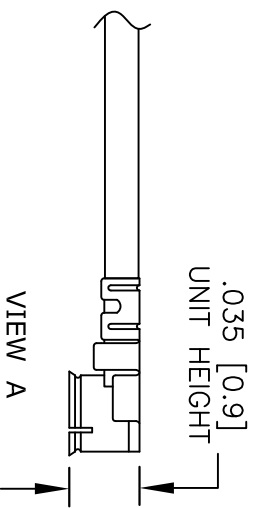

REVERSE POLARITY  
SMA FEMALE  
BULKHEAD

HMCX32 1.2  
PLUG

MOUNTING HOLE FOR  
REVERSE POLARITY  
SMA FEMALE  
BULKHEAD  
CONNECTOR

0.047 [1.2]  
ASSEMBLY HEIGHT

.035 [0.9]  
UNIT HEIGHT

VIEW A

UMCX connectors are similar to U.FL\*  
\*U.FL is a Registered Trademark of  
Hirose Electronic Group

**FAIRVIEW MICROWAVE INC.**  
ALLEN, TX 75013 WWW.FAIRVIEWMICROWAVE.COM

NOTES:  
1. UNLESS OTHERWISE SPECIFIED ALL DIMENSIONS ARE NOMINAL.  
2. ALL SPECIFICATIONS ARE SUBJECT TO CHANGE WITHOUT NOTICE AT ANY TIME.  
3. DIMENSIONS ARE IN INCHES [mm].

TITLE		DWG NO		CAGE CODE	
		FMCA1022		3FKR5	
CAD FILE	012615	SHEET		SCALE	N/A
				SIZE	A
					200