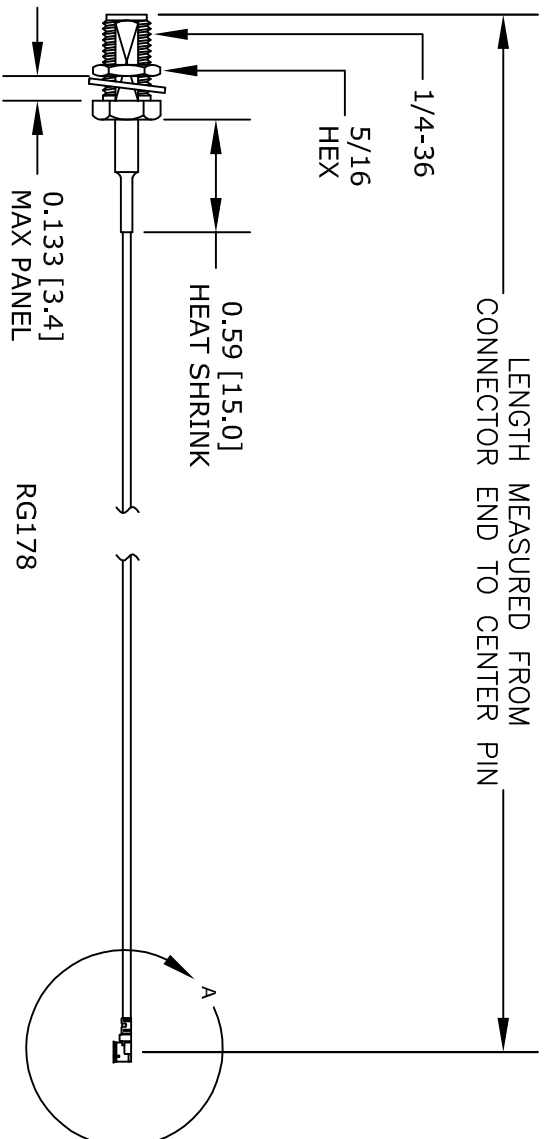

SMA FEMALE
BULKHEAD

MOUNTING HOLE FOR SMA
FEMALE
BULKHEAD
CONNECTOR

UMCX connectors are similar to U.FL*
*U.FL is a Registered Trademark of
Hirose Electronic Group

FAIRVIEW MICROWAVE INC.

ALLEN, TX 75013 WWW.FAIRVIEWMICROWAVE.COM

NOTES:
1. UNLESS OTHERWISE SPECIFIED ALL DIMENSIONS ARE NOMINAL.
2. ALL SPECIFICATIONS ARE SUBJECT TO CHANGE WITHOUT NOTICE AT ANY TIME.
3. DIMENSIONS ARE IN INCHES [mm].

TITLE

DWG NO

FMCA1003

CAGE CODE

3FKR5

CAD FILE 031215

SHEET

SCALE N/A

SIZE A

150