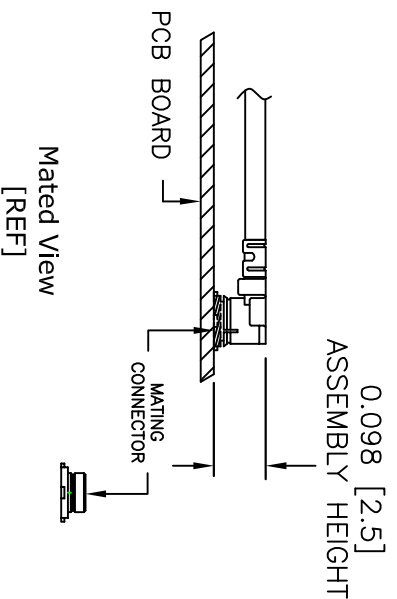

SMA FEMALE
BULKHEAD

MOUNTING HOLE FOR SMA
FEMALE
BULKHEAD
CONNECTOR

UMCX connectors are similar to U.FL*
*U.FL is a Registered Trademark of
Hirose Electronic Group

FAIRVIEW MICROWAVE INC.

ALLEN, TX 75013 WWW.FAIRVIEWMICROWAVE.COM

NOTES:
1. UNLESS OTHERWISE SPECIFIED ALL DIMENSIONS ARE NOMINAL.
2. ALL SPECIFICATIONS ARE SUBJECT TO CHANGE WITHOUT NOTICE AT ANY TIME.
3. DIMENSIONS ARE IN INCHES [mm].

TITLE

DWG NO

FMCA1003

CAGE CODE

3FKR5

CAD FILE 031215

SHEET

SCALE N/A

SIZE A

150