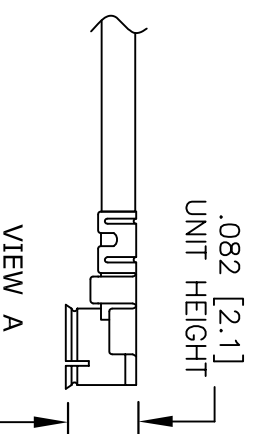

SMA FEMALE
BULKHEAD

MOUNTING HOLE FOR SMA
FEMALE
BULKHEAD
CONNECTOR

UMCX connectors are similar to U.FL*
*U.FL is a Registered Trademark of
Hirose Electronic Group

FAIRVIEW MICROWAVE INC.

ALLEN, TX 75013 WWW.FAIRVIEWMICROWAVE.COM

NOTES:
1. UNLESS OTHERWISE SPECIFIED ALL DIMENSIONS ARE NOMINAL.
2. ALL SPECIFICATIONS ARE SUBJECT TO CHANGE WITHOUT NOTICE AT ANY TIME.
3. DIMENSIONS ARE IN INCHES [mm].

TITLE

DWG NO

FMCA1003

CAGE CODE

3FKR5

CAD FILE 031215

SHEET

SCALE N/A

SIZE A

150