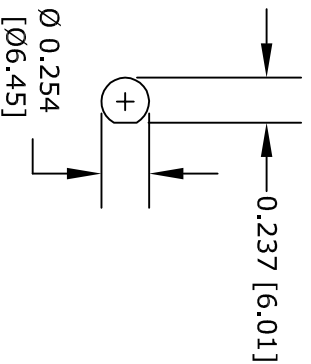

SMA FEMALE
BULKHEAD

MOUNTING HOLE FOR SMA
FEMALE
BULKHEAD
CONNECTOR

UMCX connectors are similar to U.FL*
*U.FL is a Registered Trademark of
Hirose Electronic Group

FAIRVIEW MICROWAVE INC.

ALLEN, TX 75013 WWW.FAIRVIEWMICROWAVE.COM

NOTES:
1. UNLESS OTHERWISE SPECIFIED ALL DIMENSIONS ARE NOMINAL.
2. ALL SPECIFICATIONS ARE SUBJECT TO CHANGE WITHOUT NOTICE AT ANY TIME.
3. DIMENSIONS ARE IN INCHES [mm].

TITLE

DWG NO

FMCA1003

CAGE CODE

3FKR5

CAD FILE 031215

SHEET

SCALE N/A

SIZE A

150