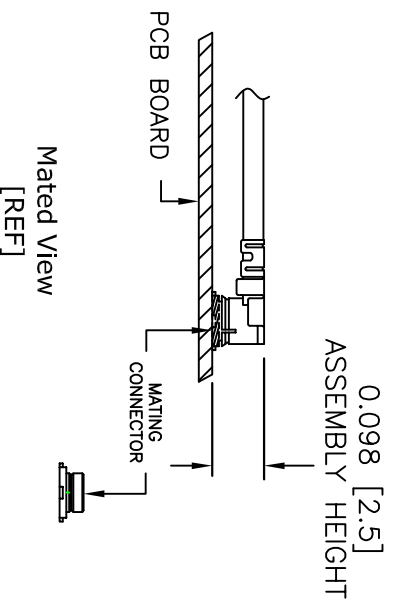

MOUNTING HOLE FOR
SMA FEMALE
BULKHEAD
CONNECTOR

UMCX connectors are similar to U.F.L.[®]
[®]U.F.L. is a Registered Trademark of
 Hirose Electronic Group

FAIRVIEW MICROWAVE INC.

ALLEN, TX 75013 WWW.FAIRVIEWMICROWAVE.COM

NOTES:
 1. UNLESS OTHERWISE SPECIFIED ALL DIMENSIONS ARE NOMINAL.
 2. ALL SPECIFICATIONS ARE SUBJECT TO CHANGE WITHOUT NOTICE AT ANY TIME.
 3. DIMENSIONS ARE IN INCHES [mm].

TITLE		DWG NO		CAGE CODE	
		FMCA1002		3FKR5	
CAD FILE	031215	SHEET		SCALE	N/A
				SIZE	A
					150