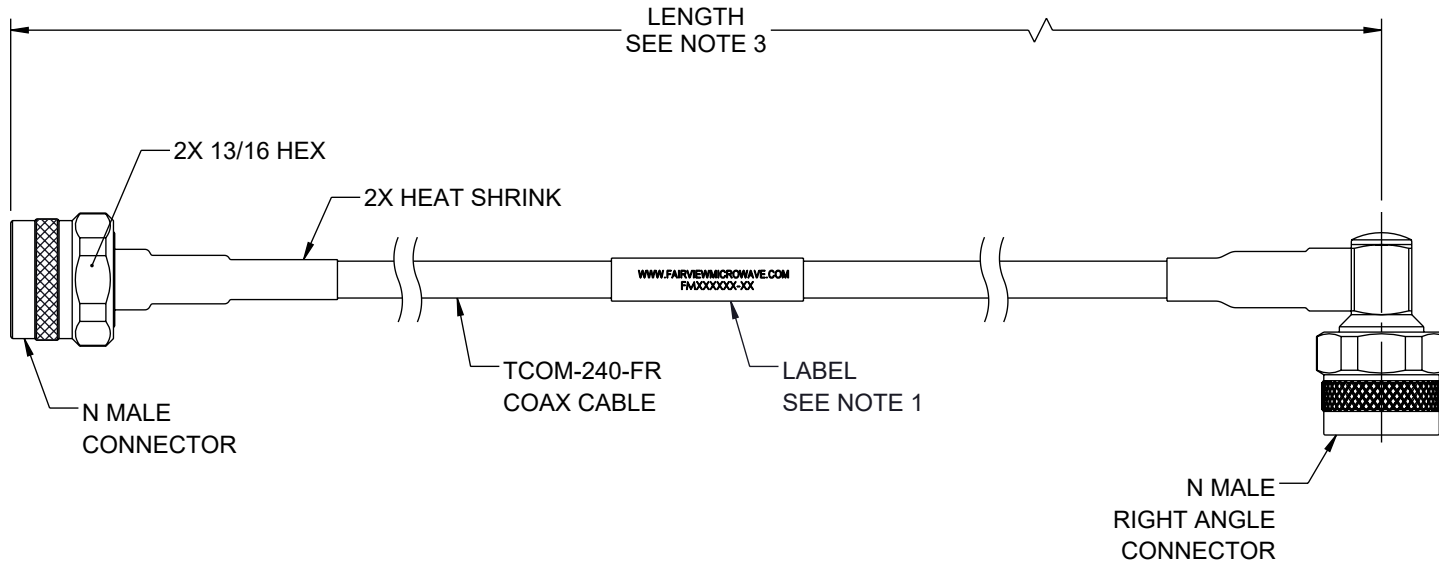

6

5

4

3

2

1

REVISION					
ZONE	REV	DESCRIPTION	DATE	CHANGED BY	APPROVED
	A	INITIAL RELEASE	08/16/2024	KGLEBOVA	AGANWANI

NOTES:

1. CABLE ASSEMBLY LENGTH LABEL PLACEMENT: CABLES 36 INCHES OR LESS, ONE LABEL APPROXIMATELY CENTERED. LONGER THAN 36 INCHES, TWO LABELS APPROXIMATELY 6 INCHES FROM EACH CONNECTOR.
2. CABLE ASSEMBLY SHALL BE TESTED FOR CONTINUITY.
3. CABLE ASSEMBLY LENGTH DETERMINED BY ITEM PN AND DESCRIPTION.

THE INFORMATION CONTAINED IN THIS DRAWING IS THE SOLE PROPERTY OF INFINITE ELECTRONICS, INC. ANY REPRODUCTION IN PART OR WHOLE WITHOUT THE WRITTEN PERMISSION OF INFINITE ELECTRONICS, INC. IS PROHIBITED. THESE COMMODITIES, TECHNOLOGY OR SOFTWARE WERE EXPORTED FROM THE UNITED STATES IN ACCORDANCE WITH THE EXPORT ADMINISTRATION REGULATIONS. DIVERSION CONTRARY TO U.S. LAW PROHIBITED.

UNLESS OTHERWISE SPECIFIED LEADING DIMENSIONS ARE INCHES DIMENSIONS IN [ ] ARE MILLIMETERS	
TOLERANCES:	
X = ±.2 [5]	FRACTIONS ± 1/32
.XX = ±.02 [0.5]	ANGLES ± 1°
.XXX = ±.005 [0.13]	
CABLE LENGTH TOLERANCES:	
≤12 [305]	= +1 [25] / -0
>12 [305] ≤ 60 [1524]	= +2 [51] / -0
>60 [1524] ≤ 120 [3048]	= +4 [102] / -0
>120 [3048] ≤ 300 [7620]	= +6 [152] / -0
>300 [7620]	= +5% / -0
ALL DIMENSIONS ARE FOR REFERENCE ONLY AND SUBJECT TO CHANGE WITHOUT NOTICE UN-DIMENSIONED/NON-CRITICAL FEATURES MAY VARY IN SIZE AND LOCATION COLORS MAY VARY	

Fairview Microwave® an INFINIT@ brand Website: www.FairviewMicrowave.com Phone: 1.800.715.4396 | 1.972.649.6678	INTERPRET ALL DIMENSIONS AND TOLERANCES PER ASME Y14.5
	<table border="1"> <tr> <th>SCALE</th> <th>SHEET</th> </tr> <tr> <td>NONE</td> <td>1 OF 1</td> </tr> </table>
DESCRIPTION FIRE RATED LOW LOSS N MALE TO N MALE RIGHT ANGLE CABLE USING TCOM-240-FR COAX	
<table border="1"> <tr> <th>SIZE</th> <th>CAGE CODE</th> <th>DRAWN BY</th> <th>ITEM NO.</th> <th>REV</th> </tr> <tr> <td>A</td> <td>3FKR5</td> <td>KGLEBOVA</td> <td>FMCA100156</td> <td>A</td> </tr> </table>	

6

5

4

3

2

1