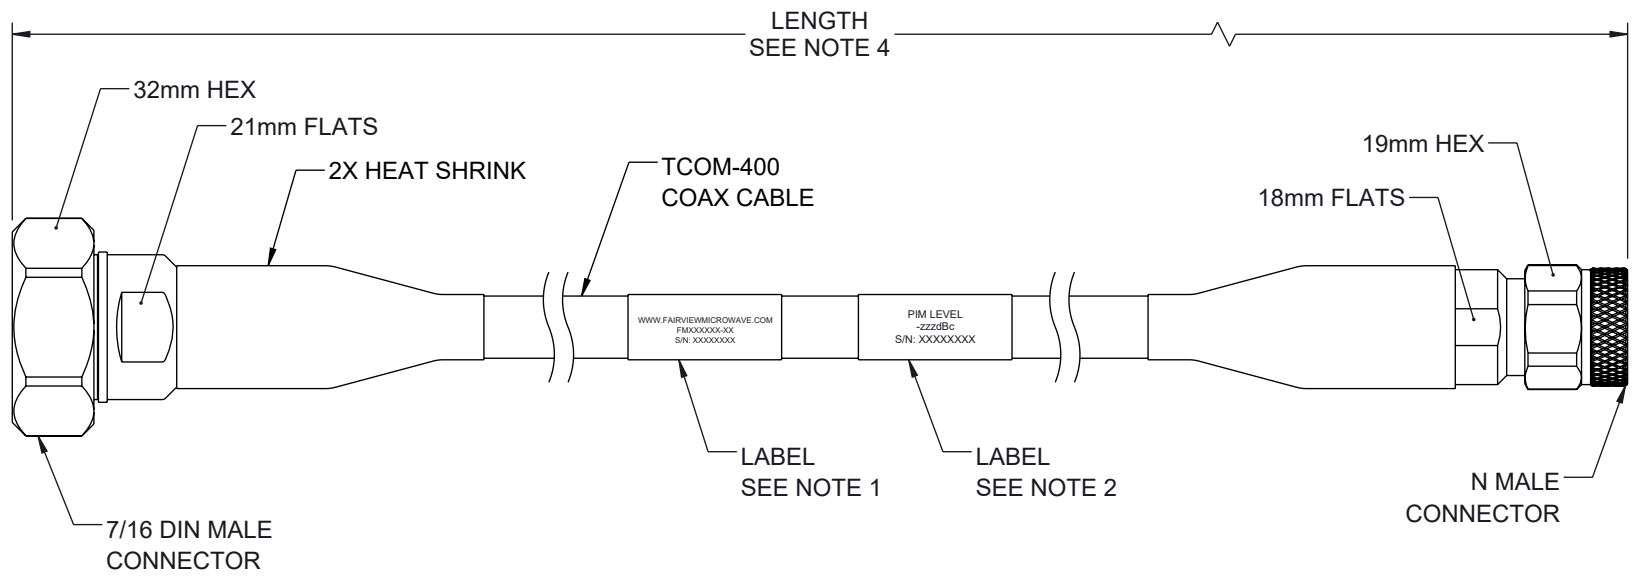

6 5 4 3 2 1

REVISION					
ZONE	REV	DESCRIPTION	DATE	CHANGED BY	APPROVED
	A	INITIAL RELEASE	08/01/2024	HBAKKE	AGANWANI

F
E
D
C
B
A

F
E
D
C
B
A

NOTES:

1. CABLE ASSEMBLY LENGTH LABEL PLACEMENT: CABLES 84 INCHES OR LESS, ONE LABEL APPROXIMATELY CENTERED. LONGER THAN 84 INCHES, TWO LABELS APPROXIMATELY 12 INCHES FROM EACH CONNECTOR.
2. PIM LEVEL LABEL PLACEMENT: APPROXIMATELY 6 INCHES FROM CABLE END, 1 PLACE, FOR ALL LENGTHS OF CABLE.
3. CABLE ASSEMBLY SHALL BE TESTED FOR CONTINUITY.
4. CABLE ASSEMBLY LENGTH DETERMINED BY ITEM PN AND DESCRIPTION.

UNLESS OTHERWISE SPECIFIED LEADING DIMENSIONS ARE INCHES DIMENSIONS IN [] ARE MILLIMETERS	
TOLERANCES:	
X = ±.2 [5]	FRACTIONS ± 1/32
.XX = ±.02 [0.5]	ANGLES ± 1°
.XXX = ±.005 [0.13]	
CABLE LENGTH TOLERANCES:	
≤12 [305]	= +1 [25] / -0
>12 [305] ≤ 60 [1524]	= +2 [51] / -0
>60 [1524] ≤ 120 [3048]	= +4 [102] / -0
>120 [3048] ≤ 300 [7620]	= +6 [152] / -0
>300 [7620]	= +5% / -0
ALL DIMENSIONS ARE FOR REFERENCE ONLY AND SUBJECT TO CHANGE WITHOUT NOTICE UN-DIMENSIONED/NON-CRITICAL FEATURES MAY VARY IN SIZE AND LOCATION COLORS MAY VARY	