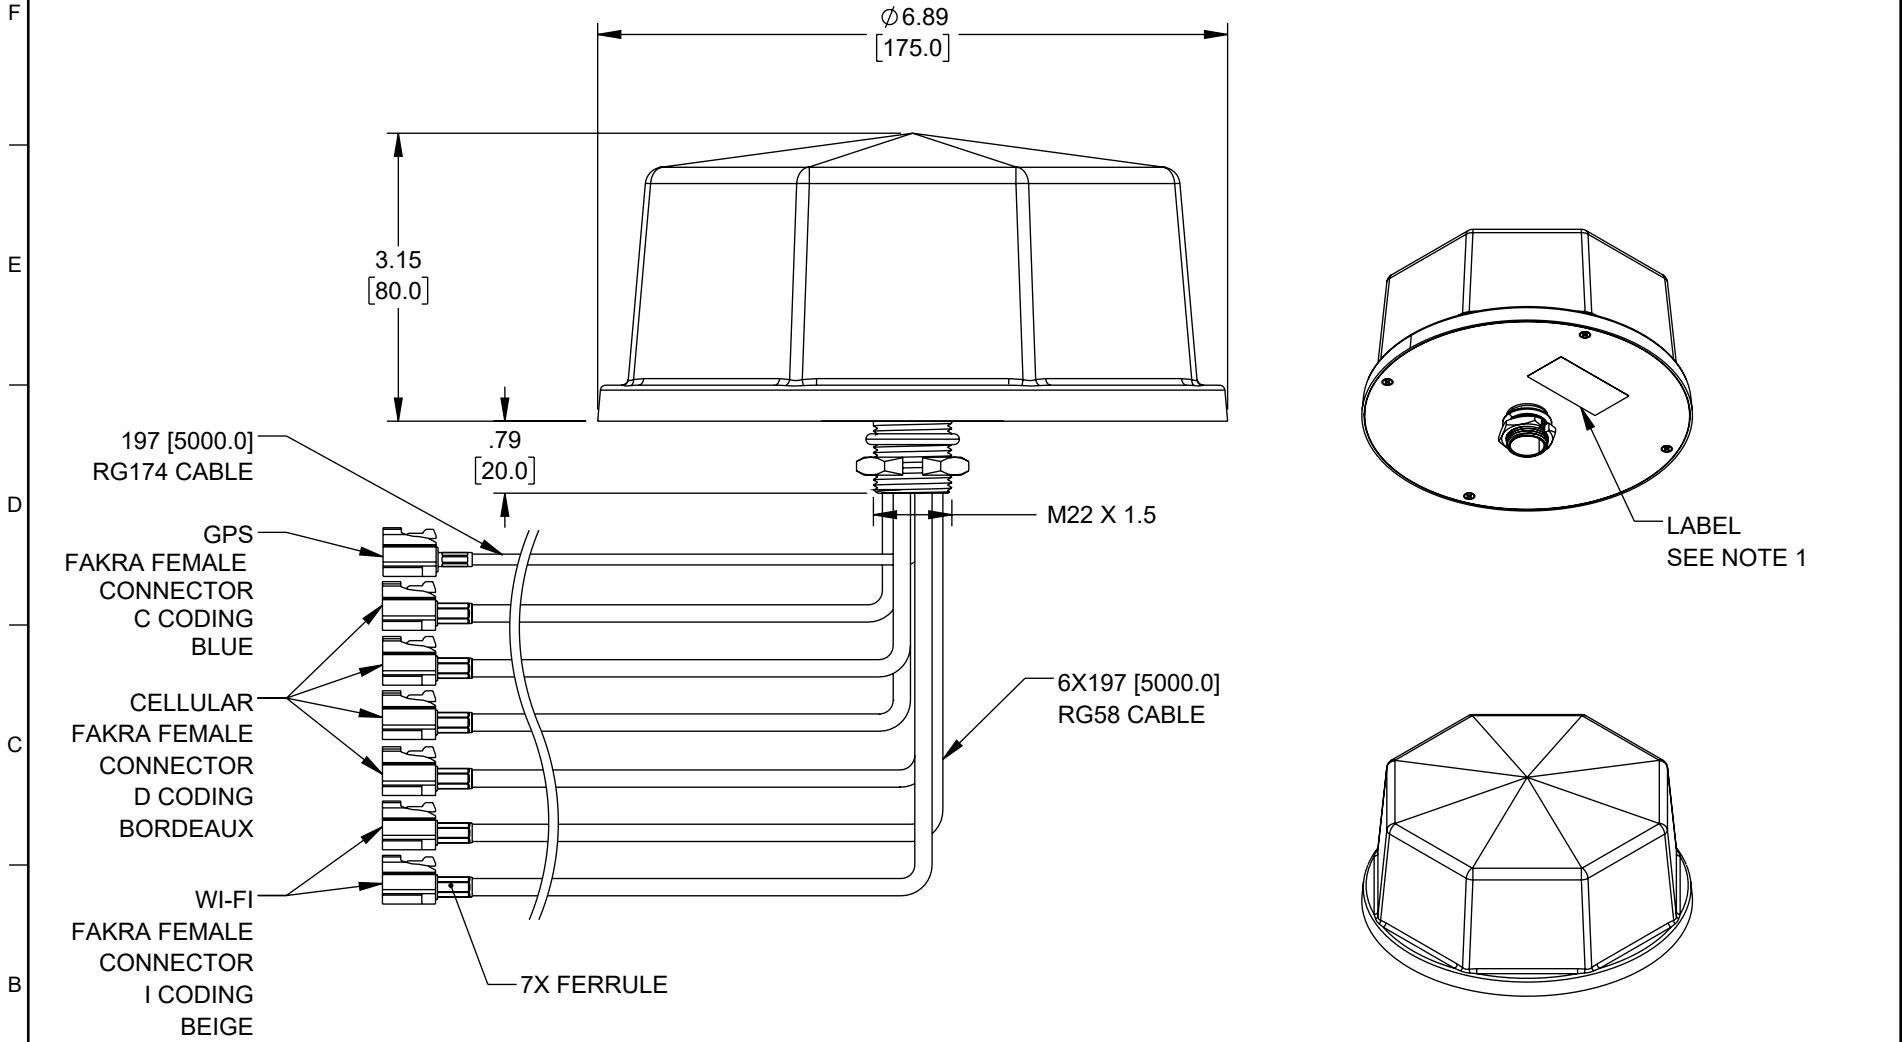

6

5

4

3

2

1

REVISION					
ZONE	REV	DESCRIPTION	DATE	CHANGED BY	APPROVED
	A	INITIAL RELEASE	03/23/2023	KGLEBOVA	KHIETPAS

F

F

E

E

D

D

C

C

B

B

A

A

197 [5000.0]
RG174 CABLE

GPS
FAKRA FEMALE
CONNECTOR
C CODING
BLUE

CELLULAR
FAKRA FEMALE
CONNECTOR
D CODING
BORDEAUX

WI-FI
FAKRA FEMALE
CONNECTOR
I CODING
BEIGE

7X FERRULE

M22 X 1.5

6X197 [5000.0]
RG58 CABLE

LABEL
SEE NOTE 1

NOTES:

1. LABEL PER ILS-100-03 (FOR INTERNAL REFERENCE ONLY). LABEL LOCATION FOR REFERENCE ONLY.

THE INFORMATION CONTAINED IN THIS DRAWING IS THE SOLE PROPERTY OF INFINITE ELECTRONICS, INC. ANY REPRODUCTION IN PART OR WHOLE WITHOUT THE WRITTEN PERMISSION OF INFINITE ELECTRONICS, INC. IS PROHIBITED. THESE COMMODITIES, TECHNOLOGY OR SOFTWARE WERE EXPORTED FROM THE UNITED STATES IN ACCORDANCE WITH THE EXPORT ADMINISTRATION REGULATIONS. DIVERSION CONTRARY TO U.S. LAW PROHIBITED.

UNLESS OTHERWISE SPECIFIED LEADING DIMENSIONS ARE INCHES DIMENSIONS IN [ ] ARE MILLIMETERS

ALL DIMENSIONS ARE FOR REFERENCE ONLY AND SUBJECT TO CHANGE WITHOUT NOTICE.

Website: www.FairviewMicrowave.com
Phone: 1.800.715.4396 | 1.972.649.6678

SCALE	SHEET
NONE	1 OF 1

DESCRIPTION
4 CELLULAR, 2 WI-FI, 1 GPS COMBINATION ANTENNA
FAKRA FEMALE WHITE

SIZE	CAGE CODE	DRAWN BY	ITEM NO.	REV
A	3FKR5	KGLEBOVA	FMANOM1095	A

6

5

4

3

2

1