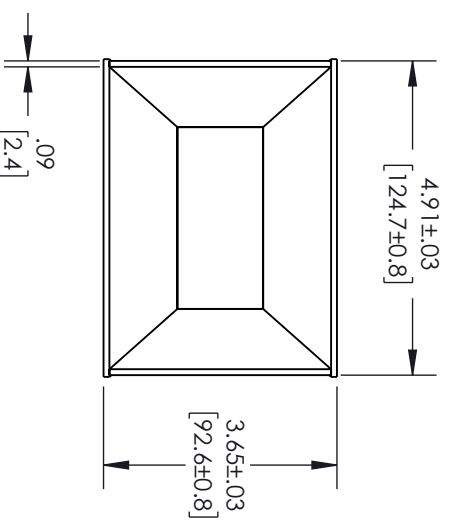

REVISIONS			
REV.	DESCRIPTION	DATE	APPROVED
A	INITIAL RELEASE	12/01/22	KHIETPAS

1. NOTES:
1. LABEL PER ILS-100-03 (FOR INTERNAL USE ONLY). LABEL LOCATION SHOWN IS FOR REFERENCE ONLY.

REGULATORY COMPLIANCE:
EU ROHS DIRECTIVE (MOST RECENT RELEASED VERSION)

THESE COMMODITIES, TECHNOLOGY OR SOFTWARE WERE EXPORTED FROM THE UNITED STATES IN ACCORDANCE WITH THE EXPORT ADMINISTRATION REGULATIONS, DIVERSION CONTRARY TO U.S. LAW PROHIBITED.

TITLE

UNLESS OTHERWISE SPECIFIED LEADING DIMENSIONS ARE INCHES
DIMENSIONS IN [ ] ARE MILLIMETERS

TOLERANCES:

CABLE LENGTH (L) TOLERANCES:

X = ±.2	[5.08]	FRACTIONS	12 [305]	< L ≤ 60 [1524]	= +.2 [51] / -0
XX = ±.02	[.51]	± 1/32	60 [1524]	< L ≤ 120 [3048]	= +.4 [102] / -0
XXX = ±.005	[.13]	ANGLES ± 1°	120 [3048]	< L ≤ 300 [7620]	= +.6 [152] / -0
			300 [7620]	< L	= +5% / -0

THE INFORMATION AND DESIGN IN THIS DOCUMENT IS THE PROPERTY OF FAIRVIEW MICROWAVE CORPORATION. ALL RIGHTS RESERVED.

SHEET 1 OF 1

ALL DIMENSIONS SHOWN ARE FOR REFERENCE ONLY.

SCALE

SIZE

A

GAGE CODE

3FKRS

DRAWN BY

VTHANGARAJ

ITEM NO.

FM9863B-10-CPRG

REV

N/A

REV

A