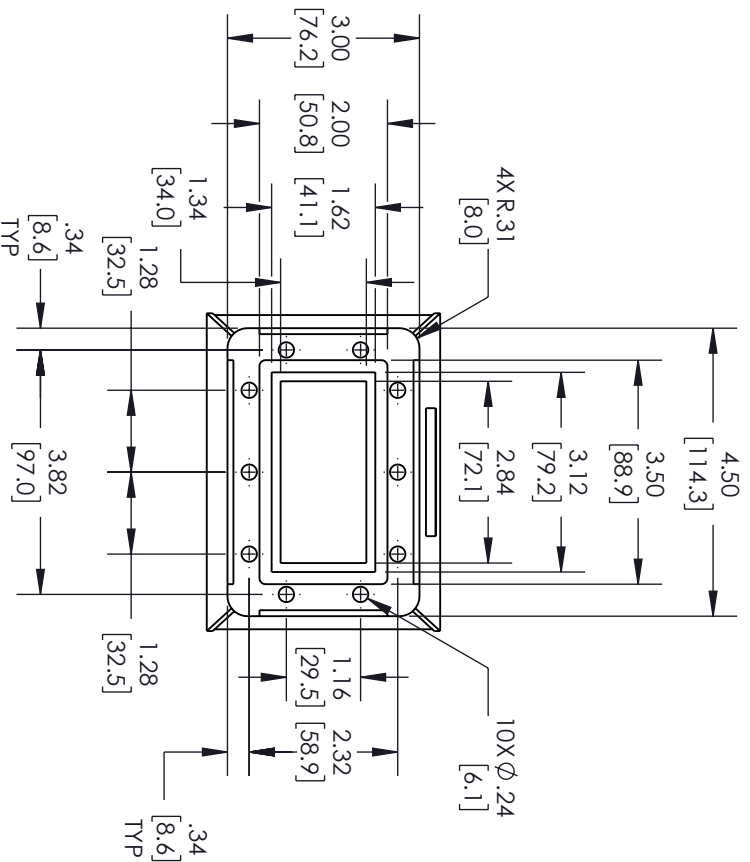

REVISIONS			
REV.	DESCRIPTION	DATE	APPROVED
A	INITIAL RELEASE	12/01/22	KHIETPAS

1. NOTES:
1. LABEL PER ILS-100-03 (FOR INTERNAL USE ONLY). LABEL LOCATION SHOWN IS FOR REFERENCE ONLY.

REGULATORY COMPLIANCE:
EU ROHS DIRECTIVE (MOST RECENT RELEASED VERSION)

THESE COMMODITIES, TECHNOLOGY OR SOFTWARE WERE EXPORTED FROM THE UNITED STATES IN ACCORDANCE WITH THE EXPORT ADMINISTRATION REGULATIONS, DIVERSION CONTRARY TO U.S. LAW PROHIBITED.

TITLE

UNLESS OTHERWISE SPECIFIED LEADING DIMENSIONS ARE INCHES
DIMENSIONS IN [ ] ARE MILLIMETERS

TOLERANCES:

CABLE LENGTH (L) TOLERANCES:

X = ±.2	[5.08]	FRACTIONS	12 [305]	< L ≤ 60 [1524]	= +.2 [51] / -0
XX = ±.02	[.51]	± 1/32	60 [1524]	< L ≤ 120 [3048]	= +.4 [102] / -0
XXX = ±.005	[.13]	ANGLES ± 1°	120 [3048]	< L ≤ 300 [7620]	= +.6 [152] / -0
			300 [7620]	< L	= +5% / -0

THE INFORMATION AND DESIGN IN THIS DOCUMENT IS THE PROPERTY OF FAIRVIEW MICROWAVE CORPORATION. ALL RIGHTS RESERVED.

SHEET 1 OF 1

ALL DIMENSIONS SHOWN ARE FOR REFERENCE ONLY.

SCALE

SIZE

A

GAGE CODE

3FKRS

DRAWN BY

VTHANGARAJ

ITEM NO.

FM9863B-10-CPRG

REV

N/A

REV

A