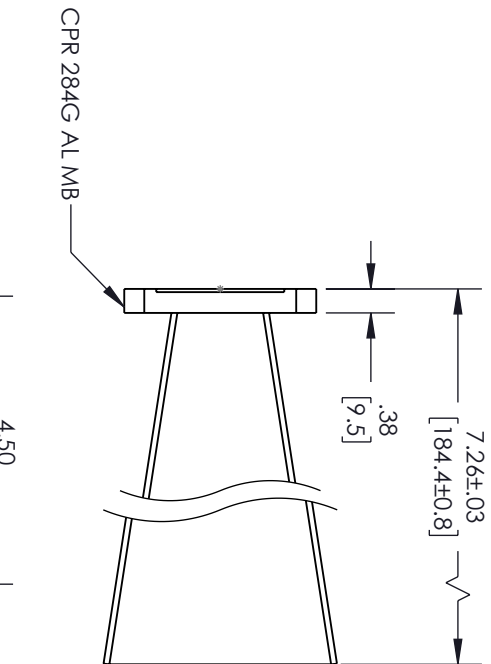

REVISIONS			
REV.	DESCRIPTION	DATE	APPROVED
A	INITIAL RELEASE	12/01/22	KHIETPAS

1. NOTES:
1. LABEL PER ILS-100-03 (FOR INTERNAL USE ONLY). LABEL LOCATION SHOWN IS FOR REFERENCE ONLY.

REGULATORY COMPLIANCE:
EU ROHS DIRECTIVE (MOST RECENT RELEASED VERSION)

THESE COMMODITIES, TECHNOLOGY OR SOFTWARE WERE EXPORTED FROM THE UNITED STATES IN ACCORDANCE WITH THE EXPORT ADMINISTRATION REGULATIONS, DIVERSION CONTRARY TO U.S. LAW PROHIBITED.

TITLE

UNLESS OTHERWISE SPECIFIED LEADING DIMENSIONS ARE INCHES
DIMENSIONS IN [ ] ARE MILLIMETERS

TOLERANCES:

CABLE LENGTH (L) TOLERANCES:

X = ±.2	[5.08]	FRACTIONS	12 [305]	< L ≤ 60 [1524]	= +.2 [51] / -0
XX = ±.02	[.51]	± 1/32	60 [1524]	< L ≤ 120 [3048]	= +.4 [102] / -0
XXX = ±.005	[.13]	ANGLES ± 1°	120 [3048]	< L ≤ 300 [7620]	= +.6 [152] / -0
			300 [7620]	< L	= +5% / -0

THE INFORMATION AND DESIGN IN THIS DOCUMENT IS THE PROPERTY OF FAIRVIEW MICROWAVE CORPORATION. ALL RIGHTS RESERVED.

SHEET 1 OF 1

ALL DIMENSIONS SHOWN ARE FOR REFERENCE ONLY.

SCALE

SIZE

A

GAGE CODE

3FKRS

DRAWN BY

VTHANGARAJ

ITEM NO.

FM9863B-10-CPRG

REV

N/A

REV

A