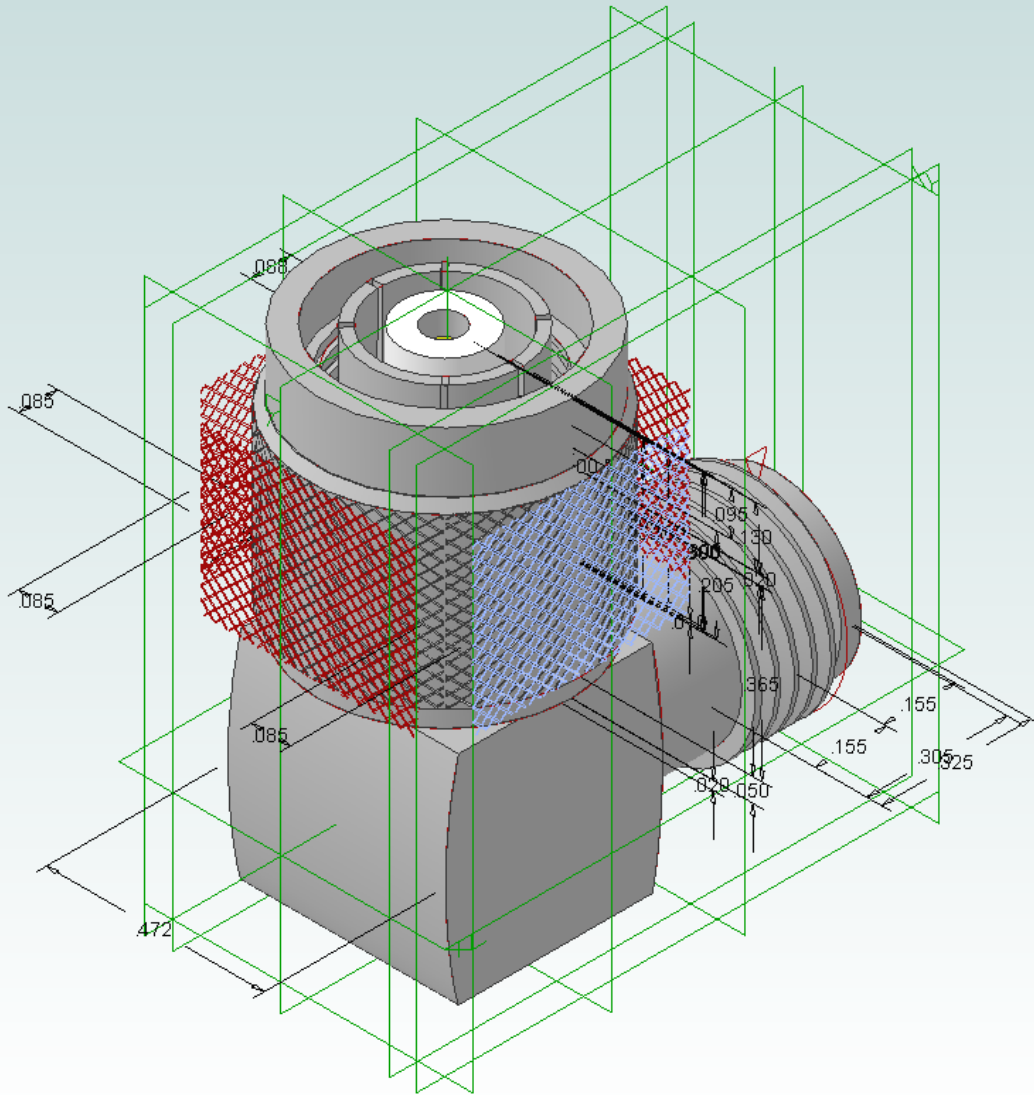

3D PDF INSTRUCTIONS

1. CLICK ON DRAWING TO ACTIVATE
2. DRAG LEFT MOUSE BUTTON TO ROTATE
3. DRAG RIGHT MOUSE BUTTON TO ZOOM
4. DRAG BOTH LEFT & RIGHT BUTTONS TO PAN

Fairview Microwave
SM5836