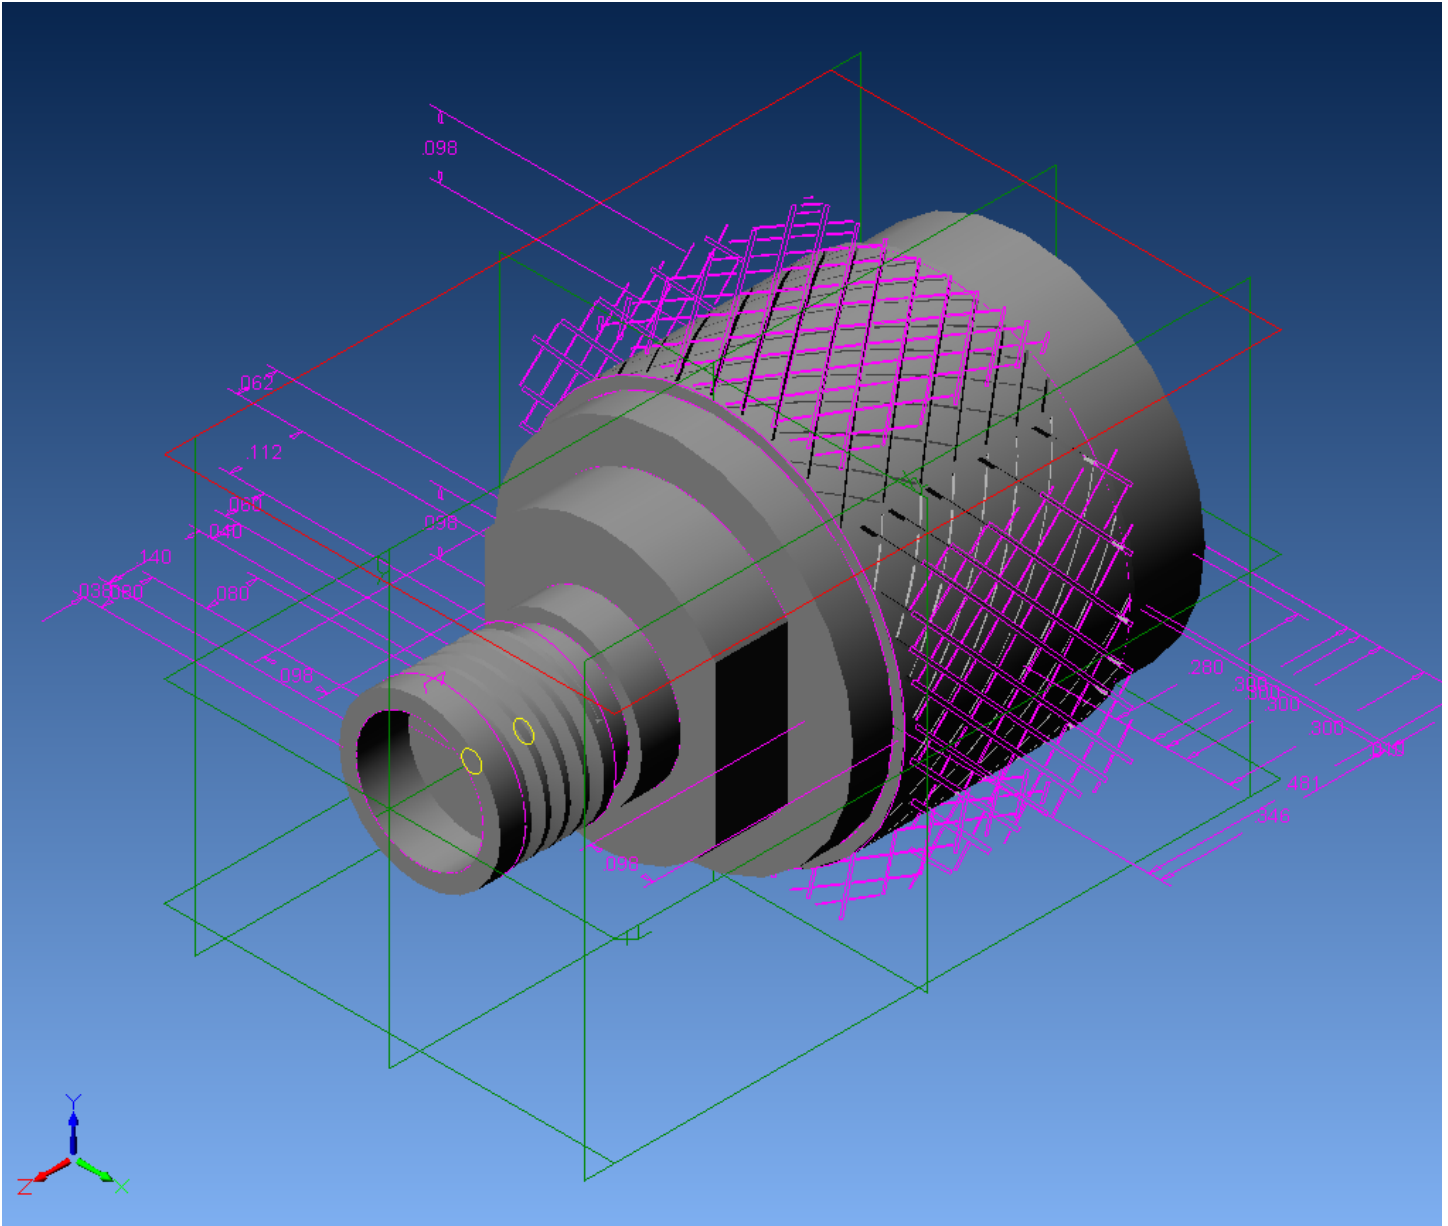

3D PDF INSTRUCTIONS

1. CLICK ON DRAWING TO ACTIVATE
2. DRAG TO ROTATE
3. SCROLL MOUSE WHEEL TO ZOOM
4. HOLD BOTH LEFT & RIGHT MOUSE BUTTONS TO PAN

S.M. Electronics L.L.C
SM4992