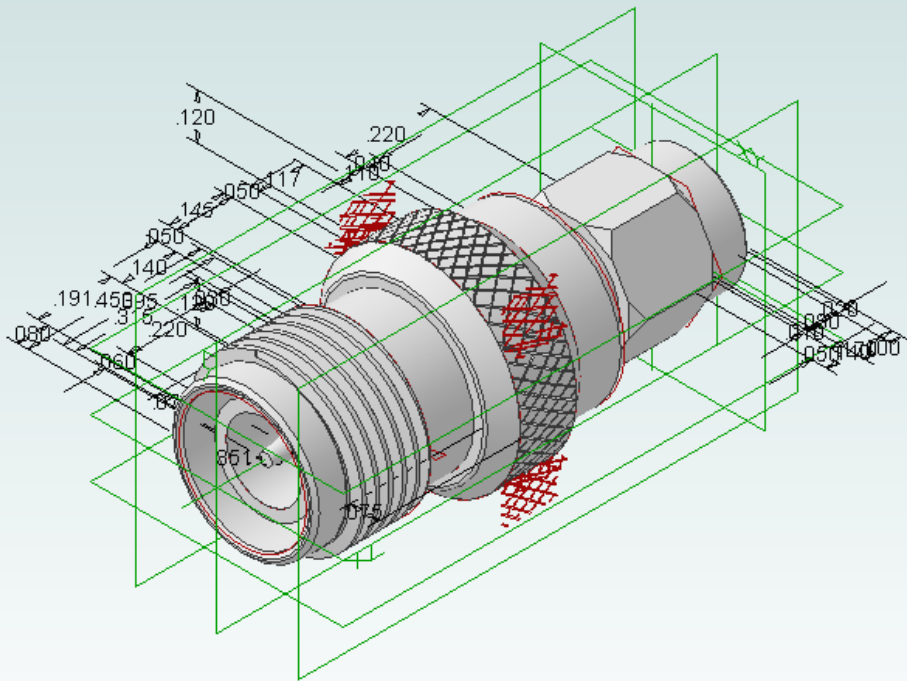

3D PDF INSTRUCTIONS

1. CLICK ON DRAWING TO ACTIVATE
2. DRAG TO ROTATE
3. SCROLL MOUSE WHEEL TO ZOOM
4. HOLD BOTH LEFT & RIGHT BUTTONS TO PAN

S.M. Electronics L.L.C. dba
Fairview Microwave
SM5805