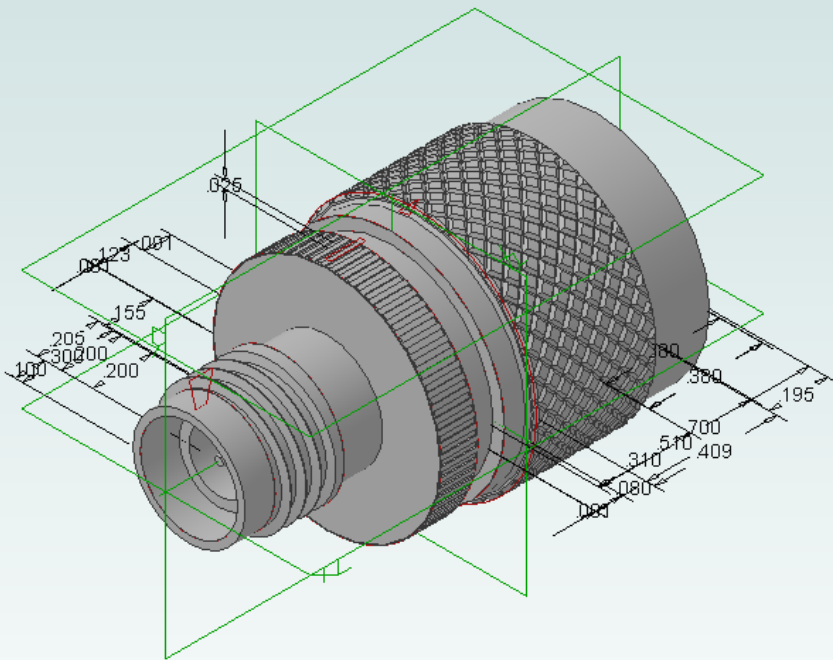

3D PDF INSTRUCTIONS

1. CLICK ON DRAWING TO ACTIVATE
2. DRAG TO ROTATE
3. SCROLL MOUSE WHEEL TO ZOOM
4. HOLD BOTH LEFT & RIGHT BUTTONS TO PAN

Fairview Microwave Inc.
SM5791