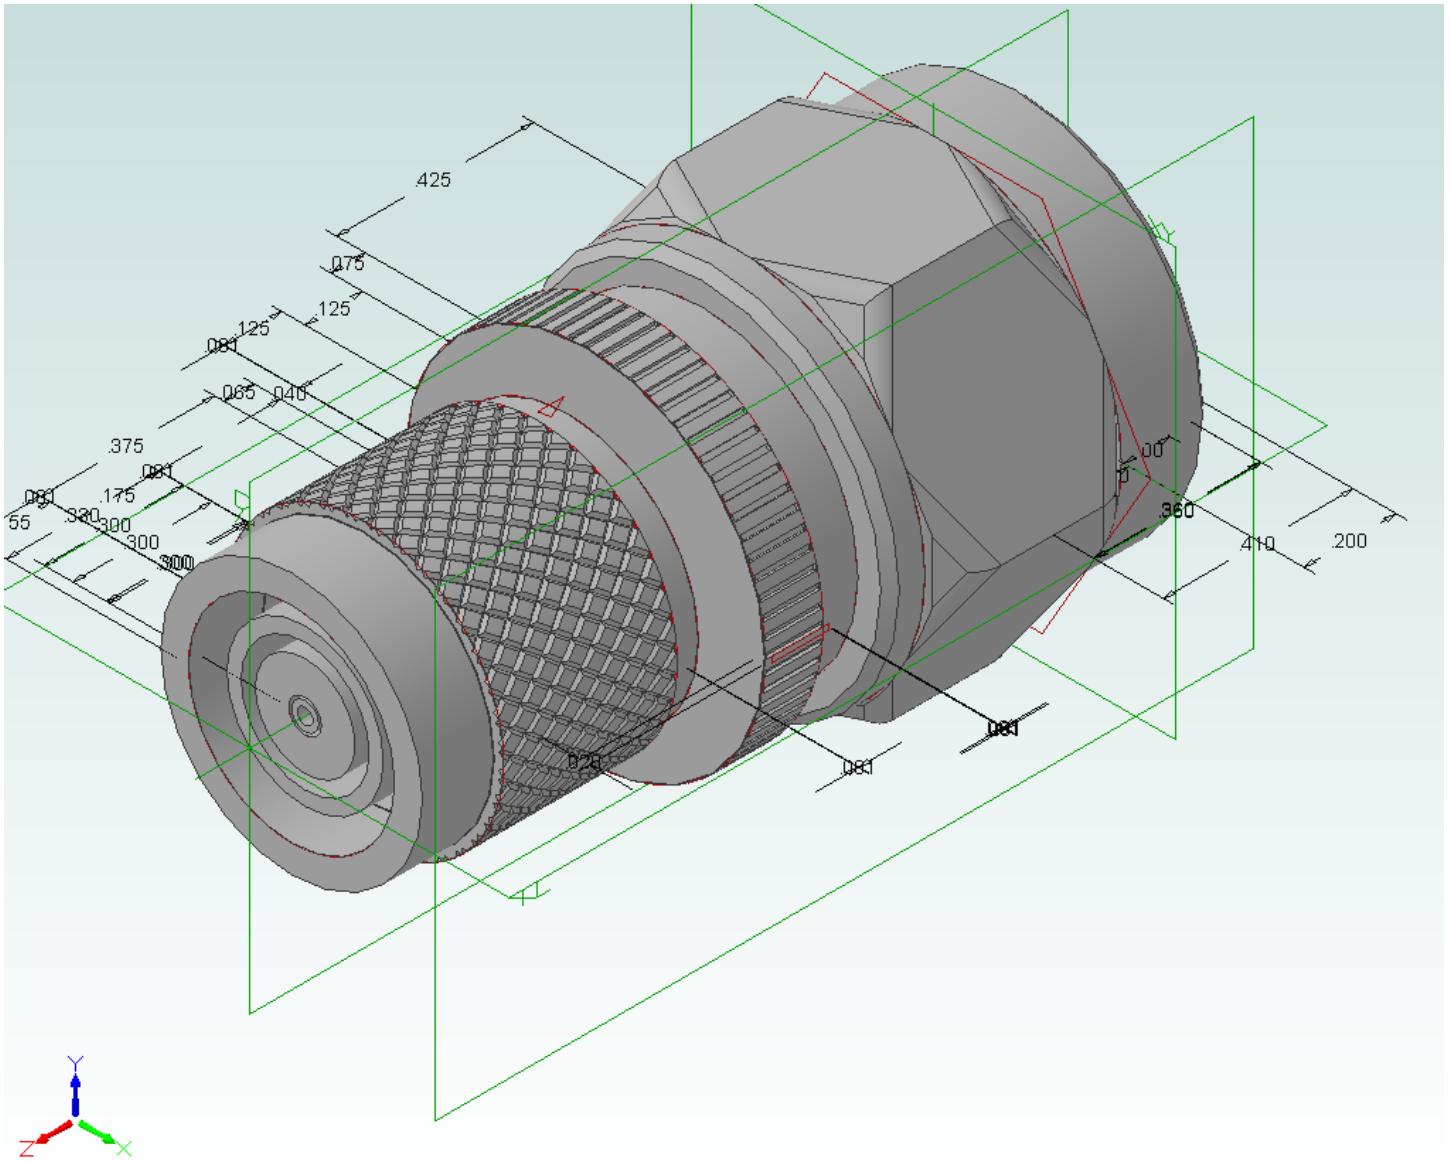

3D PDF INSTRUCTIONS

1. CLICK ON DRAWING TO ACTIVATE
2. DRAG TO ROTATE
3. SCROLL MOUSE WHEEL TO ZOOM
4. HOLD BOTH LEFT & RIGHT BUTTONS TO PAN

Fairview Microwave Inc.
SM5780