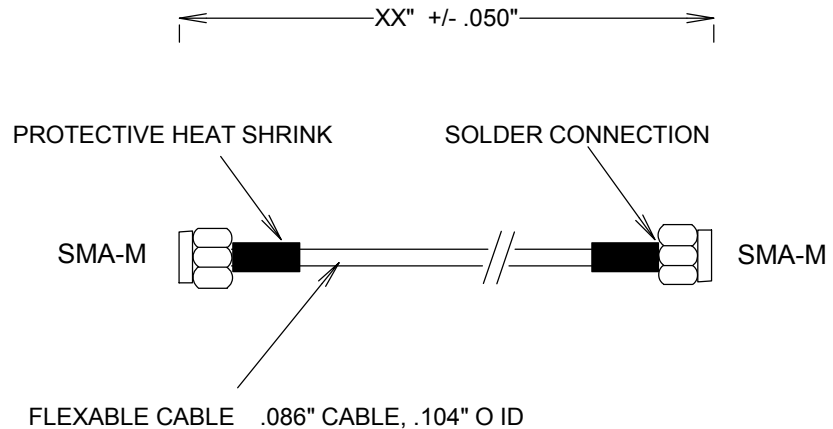

SPECIFICATIONS

CABLE ASSEMBLY:

VSWR: 1.25:1 TYPICAL @ 18GHZ
 VSWR 1.40:1 MAX @ 18GHZ

RAW CABLE: (HAVERHILL HFLEX .086 OR EQ)
 LOSS (EXCLUDING CONNECTORS)
 @ 1GHZ: 0.23 DB/FT
 @10GHZ: 0.8 DB/FT
 @18GHZ: 1.1 DB/FT

OUTER SHIELD DIAMETER: .086"
 OVERALL DIAMETER: .104"

CONNECTORS:

SMA: NICKEL PLATED BRASS
 CONTACTS: Au PLATING PER MIL-G-45204
 INTERFACE: MIL-STD-348A

				FAIRVIEW MICROWAVE INC.	
				ALLEN, TX 75013 WWW.FAIRVIEWMICROWAVE.COM	
				TITLE	
				SMA FLEXIBLE CABLES 18GHZ 0.086"	
SIZE		CAGE CODE	DWG NO	REV	
A		3FKR5	SCA52086-XX	--	
SCALE			SHEET		