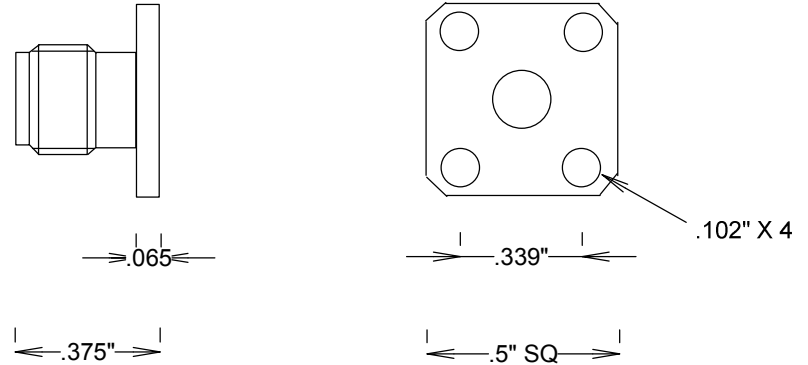

SMA PANEL MOUNT DUMMY

SC7612, SC7614

SPECIFICATIONS

MATERIAL BODY: STAINLESS STEEL
SC7612: PASSIVATED
SC7614: Au PLATING

ROHS COMPLIANT

SMA-F

SC7612 PASS S STEEL
SC7614 Au PLATED

FAIRVIEW MICROWAVE INC.

ALLEN, TX 75013 WWW.FAIRVIEWMICROWAVE.COM

TITLE

SMA PANEL MOUNT DUMMY

SIZE	CAGE CODE	DWG NO	REV
A	3FKR5	SC7612, SC7614	A
SCALE	SHEET