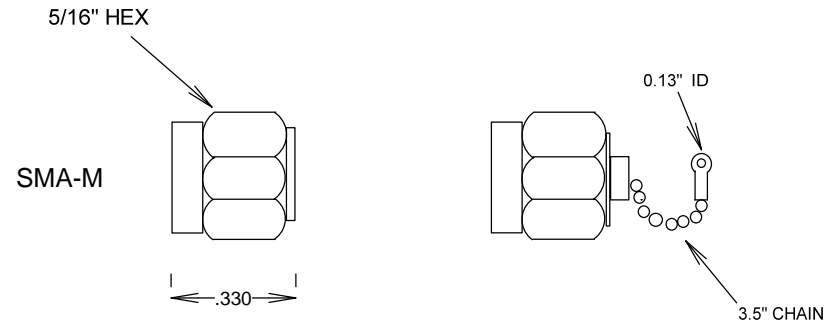

SHORT CIRCUIT 18GHZ SMA-MALE

SC2135, SC2135C, SC2136, SC2137C

SPECIFICATIONS

ELECTRICAL:

FREQUENCY: 0-18GHZ
REFLECTION: 100% NOMINAL

MECHANICAL:

MATERIAL BODY: STAINLESS STEEL
INTERFACE: MIL-STD-348A

SC2135

SC2136

SC2135C

SC2137C

PLATING: SC2135 Au BODY, Au PLATED CONTACT
SC2136 PASSIVATED BODY, PASSIVATED CONTACT
SC2135C Au BODY & CHAIN
SC2137C Au BODY, PASS CHAIN

FAIRVIEW MICROWAVE INC.

ALLEN, TX 75013 WWW.FAIRVIEWMICROWAVE.COM

TITLE

SHORT CIRCUIT 18GHZ SMA-MALE

SIZE	CAGE CODE	DWG NO	REV
A	3FKR5	SC2135, SC2135C, SC2136, SC2137C	C

SCALE

SHEET