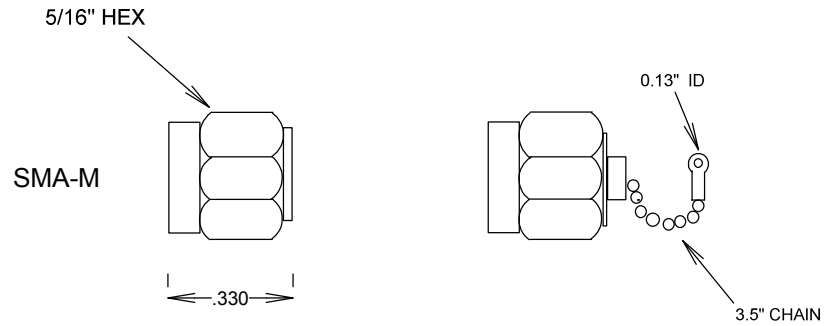

SHORT CIRCUIT 18GHZ SMA-MALE

SC2135, SC2135C, SC2136, SC2137C

SPECIFICATIONS

ELECTRICAL:

FREQUENCY: 0-18GHZ
REFLECTION: 100% NOMINAL

MECHANICAL:

MATERIAL BODY: STAINLESS STEEL
CENTER CONTACT: GOLD PLATED PER MIL-G-45204
INTERFACE: MIL-STD-348A

SC2135

SC2136

SC2135C

SC2137C

PLATING: SC2135 Au
SC2136 PASSIVATED
SC2135C Au BODY & CHAIN
SC2137C Au BODY, PASS CHAIN

FAIRVIEW MICROWAVE INC.

ALLEN, TX 75013 WWW.FAIRVIEWMICROWAVE.COM

TITLE

SHORT CIRCUIT 18GHZ SMA-MALE

SIZE	CAGE CODE	DWG NO	REV
A	3FKR5	SC2135, SC2135C, SC2136, SC2137C	B

SCALE

SHEET