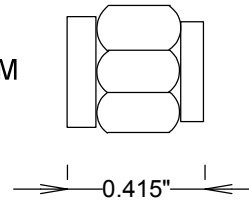

DUST CAP 2.4mm MALE

SC2040, SC2040C

SPECIFICATIONS

MATERIAL BODY: PASS. STAINLESS STEEL
CHAIN: BRASS, 3.5", .144" EYELET

2.4mm-M

SC2040

SMA-M

SC2040C

FAIRVIEW MICROWAVE INC.

ALLEN, TX 75013 WWW.FAIRVIEWMICROWAVE.COM

TITLE

DUST CAP 2.4mm MALE

| SIZE | CAGE CODE | DWG NO | REV |
|----------|--------------|------------------------|-----|
| A | 3FKR5 | SC2040, SC2040C | |

SCALE

SHEET