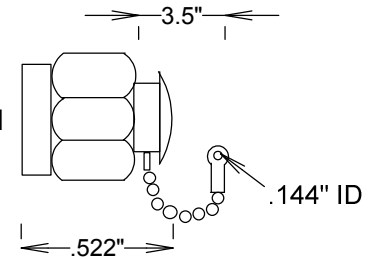

DUST CAP 2.4mm MALE

SC2040, SC2040C

SPECIFICATIONS

MATERIAL BODY: PASS. STAINLESS STEEL
CHAIN: BRASS, 3.5", .144" EYELET

2.4mm-M

SC2040

SMA-M

SC2040C

FAIRVIEW MICROWAVE INC.

ALLEN, TX 75013 WWW.FAIRVIEWMICROWAVE.COM

TITLE

DUST CAP 2.4mm MALE

| SIZE | CAGE CODE | DWG NO | REV |
|----------|--------------|------------------------|-----|
| A | 3FKR5 | SC2040, SC2040C | |

SCALE

SHEET