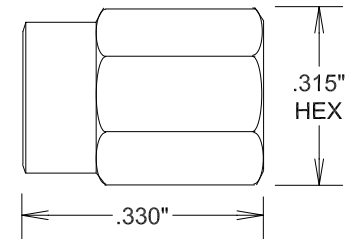

DUST CAP SMA-MALE

SC2034

SPECIFICATIONS

MATERIAL BODY: Au PLATED BRASS

SMA-M

FAIRVIEW MICROWAVE INC.

ALLEN, TX 75013 WWW.FAIRVIEWMICROWAVE.COM

TITLE

DUST CAP SMA-MALE

SIZE	CAGE CODE	DWG NO	REV
A	3FKR5	SC2034	

SCALE	SHEET