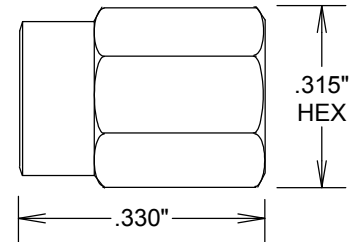

DUST CAP SMA-MALE

SC2034

SPECIFICATIONS

MATERIAL BODY: Au PLATED BRASS

SMA-M

FAIRVIEW MICROWAVE INC.

ALLEN, TX 75013 WWW.FAIRVIEWMICROWAVE.COM

TITLE

DUST CAP SMA-MALE

SIZE	CAGE CODE	DWG NO	REV
A	3FKR5	SC2034	

SCALE

SHEET