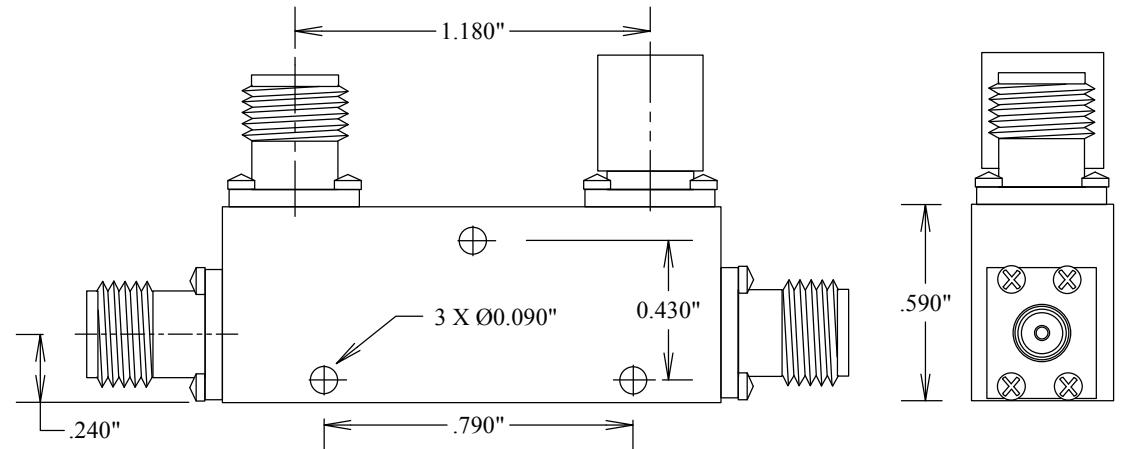

## SPECIFICATIONS

### ELECTRICAL:

FREQUENCY: 2-8 GHZ  
 VSWR 1.25:1 MAX  
 POWER CW: 50 WATTS  
 POWER PEAK: 3KW  
 DIRECTIVITY: 20 DB MIN  
 LOSS: THRU: .5DB + COUPLING LOSS  
 IMPEDANCE: 50 OHMS

### ENVIRONMENTAL:

TEMP: -54 C TO +125 C

**FAIRVIEW MICROWAVE INC.**

ALLEN, TX 75013 WWW.FAIRVIEWMICROWAVE.COM

TITLE

**SMA DIRECTIONAL COUPLERS 2-8 GHZ**

SIZE	CAGE CODE	DWG NO	REV
<b>A</b>	<b>3FKR5</b>	<b>MC2047-XX</b>	<b>A</b>
SCALE		SHEET	