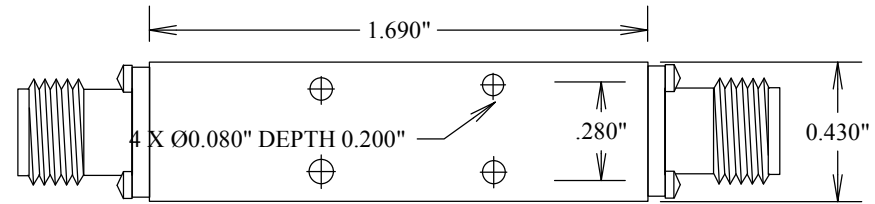

# SMA DIRECTIONAL COUPLERS 2-8 GHZ

MC2047-XX

## SPECIFICATIONS

### ELECTRICAL:

FREQUENCY: 2-8 GHZ  
 VSWR 1.25:1 MAX  
 POWER CW: 50 WATTS  
 POWER PEAK: 3KW  
 DIRECTIVITY: 20 DB MIN  
 LOSS: THRU: .5DB + COUPLING LOSS  
 IMPEDANCE: 50 OHMS

### ENVIRONMENTAL:

TEMP: -54 C TO +125 C

**FAIRVIEW MICROWAVE INC.**

ALLEN, TX 75013 WWW.FAIRVIEWMICROWAVE.COM

TITLE

**SMA DIRECTIONAL COUPLERS 2-8 GHZ**

SIZE	CAGE CODE	DWG NO	REV
<b>A</b>	<b>3FKR5</b>	<b>MC2047-XX</b>	<b>A</b>
SCALE		SHEET	