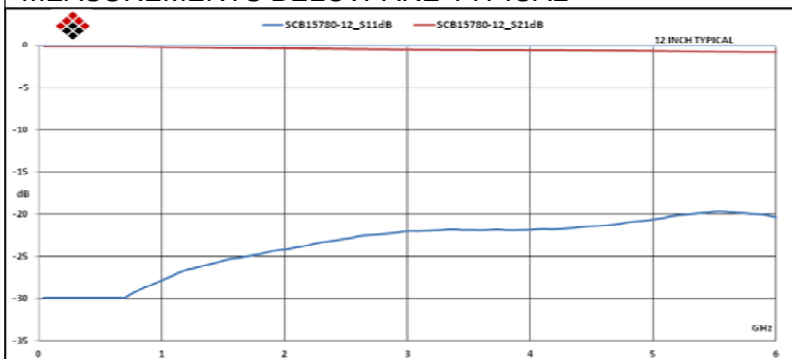

MEASUREMENTS BELOW ARE TYPICAL

ALL DIMENSIONS IN inches(MM) Typical

FAIRVIEW MICROWAVE INC.

ALLEN, TX 75013 WWW.FAIRVIEWMICROWAVE.COM

TITLE

SMA FLEXABLE CABLES RG316DS 3GHZ

SIZE	CAGE CODE	DWG NO	REV
A	3FKR5	SCB15780-XX	A
SCALE	SHEET