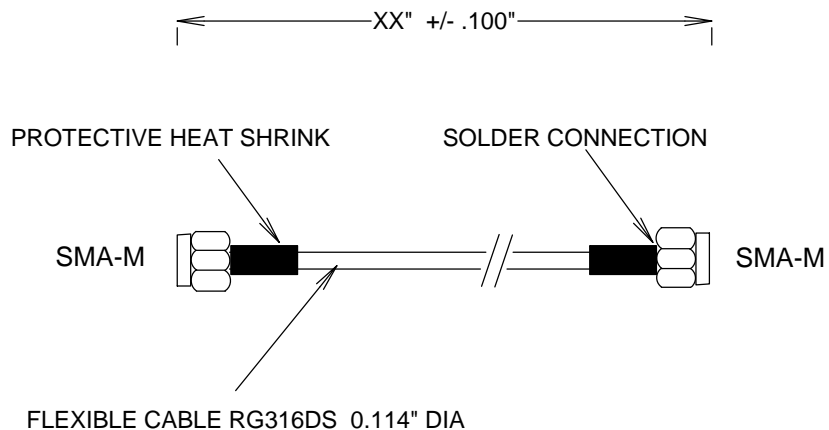

## SPECIFICATIONS

CABLE ASSEMBLY:  
 VSWR: <1.2 TYPICAL @ 3 GHZ

RAW CABLE: (RG316DS)  
 LOSS (EXCLUDING CONNECTORS)  
 @ 1GHZ: 0.30 DB/FT  
 @ 2GHZ: 0.45 DB/FT  
 @ 3GHZ: 0.57 DB/FT

OVERALL DIAMETER: 0.11"

CONNECTORS:  
 SMA: NICKEL PLATED BRASS  
 CONTACTS: Au PLATING  
 INTERFACE: MIL-STD-348A

TORQUE WRENCH: 5 IN-IBS