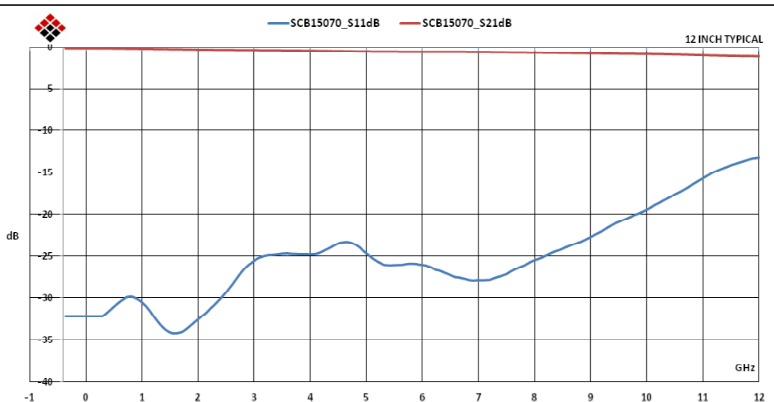

SMA/M-SMA/M FLEXIBLE CABLES RG142 6GHZ

SCB15170-XX

SPECIFICATIONS

CABLE ASSEMBLY:
VSWR:1.2:1 @ < 2GHZ TYPICAL

RAW CABLE: RG142
TYPICAL LOSS (EXCLUDING CONNECTORS)
0.1GHz 0.04 dB/ft
1GHz 0.13 dB/ft
3GHz 0.24 dB/ft
6GHz 0.35 dB/ft

CONNECTORS:
SMA: BRASS: torque 5-in-lbs
CONTACTS Au PLATING 30uin
INTERFACE: MIL-STD-348A

OP TEMP: -45-85°C
ROHS COMPLIANT

MEASUREMENTS BELOW ARE TYPICAL

ALL DIMENSIONS IN inches(MM) Typical

FAIRVIEW MICROWAVE INC.