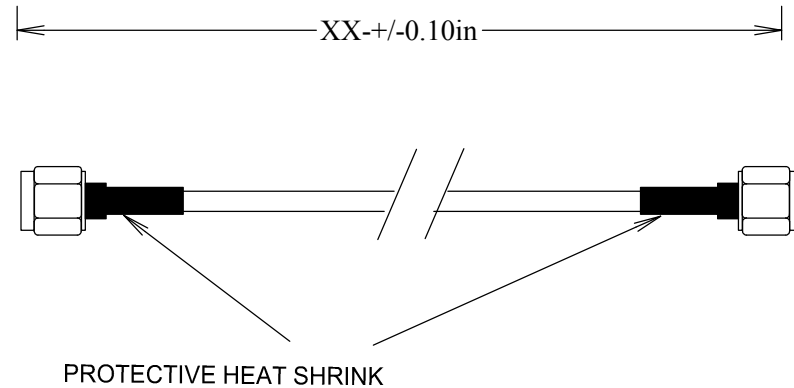

SMA/M-SMA/M FLEXIBLE CABLES RG142 6GHZ

SCB15170-XX

SPECIFICATIONS

CABLE ASSEMBLY:
VSWR:1.2:1 @ < 2GHZ TYPICAL

RAW CABLE: RG142
TYPICAL LOSS (EXCLUDING CONNECTORS)
0.1GHz 0.04 dB/ft
1GHz 0.13 dB/ft
3GHz 0.24 dB/ft
6GHz 0.35 dB/ft

CONNECTORS:
SMA: BRASS: torque 5-in-lbs
CONTACTS Au PLATING 30uin
INTERFACE: MIL-STD-348A

OP TEMP: -45-85°C
ROHS COMPLIANT

MEASUREMENTS BELOW ARE TYPICAL

ALL DIMENSIONS IN inches(MM) Typical

FAIRVIEW MICROWAVE INC.